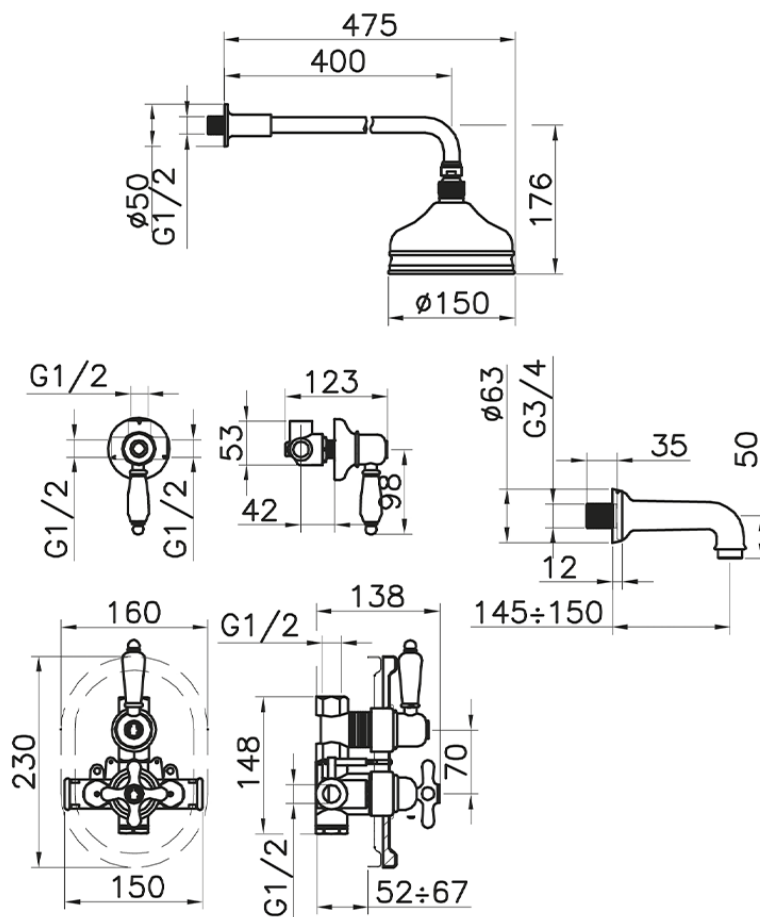

## Concealed thermostatic bath mixer CROISSETTE\_916.CS01H.

916.CS01H.

<https://en.huberitalia.com/concealed-thermostatic-bath-mixer-croisette-916-cs01h>

2026-04-06