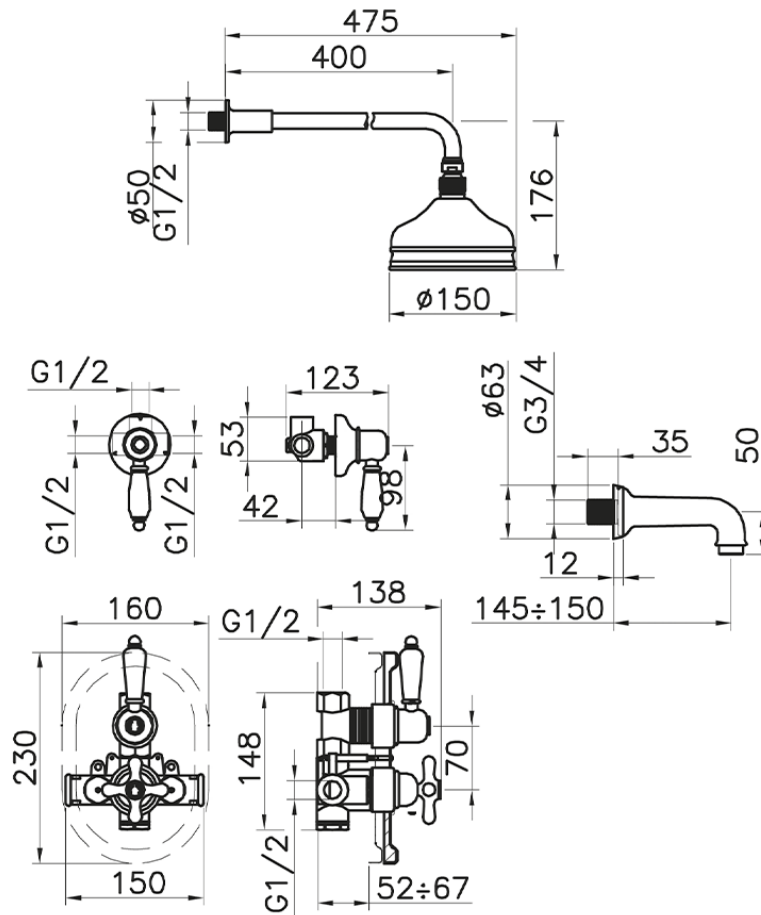

Concealed thermostatic bath mixer CROISSETTE_916.CS01H.

916.CS01H.

<https://en.huberitalia.com/concealed-thermostatic-bath-mixer-croisette-916-cs01h>

2026-06-13