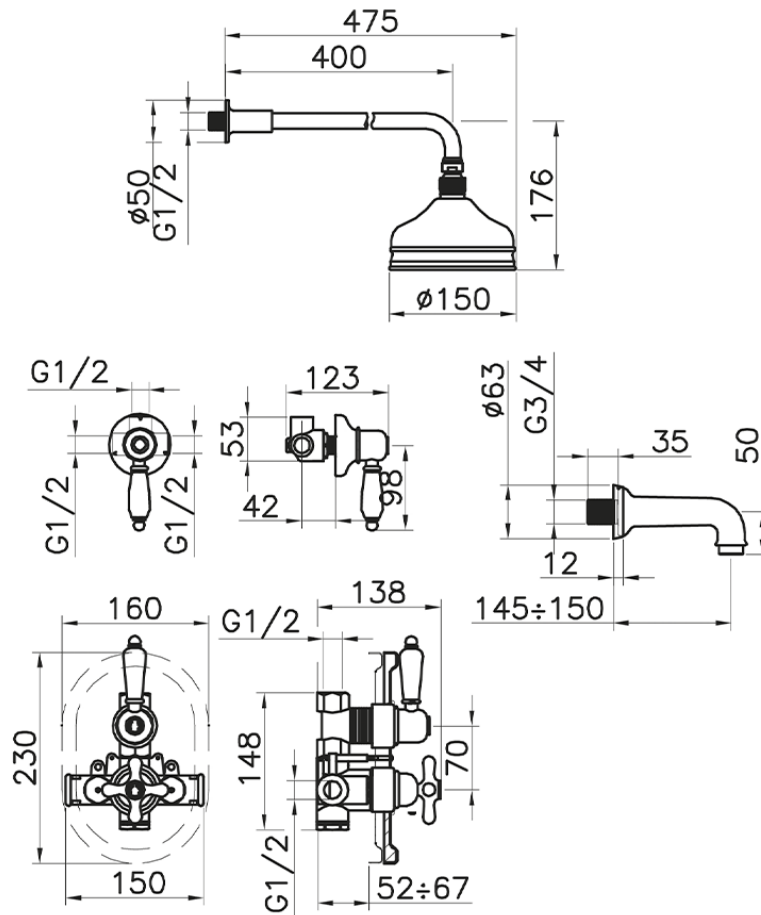

## Concealed thermostatic bath mixer CROISSETTE\_916.CS01H.

916.CS01H.

<https://en.huberitalia.com/concealed-thermostatic-bath-mixer-croisette-916-cs01h>

2026-06-06