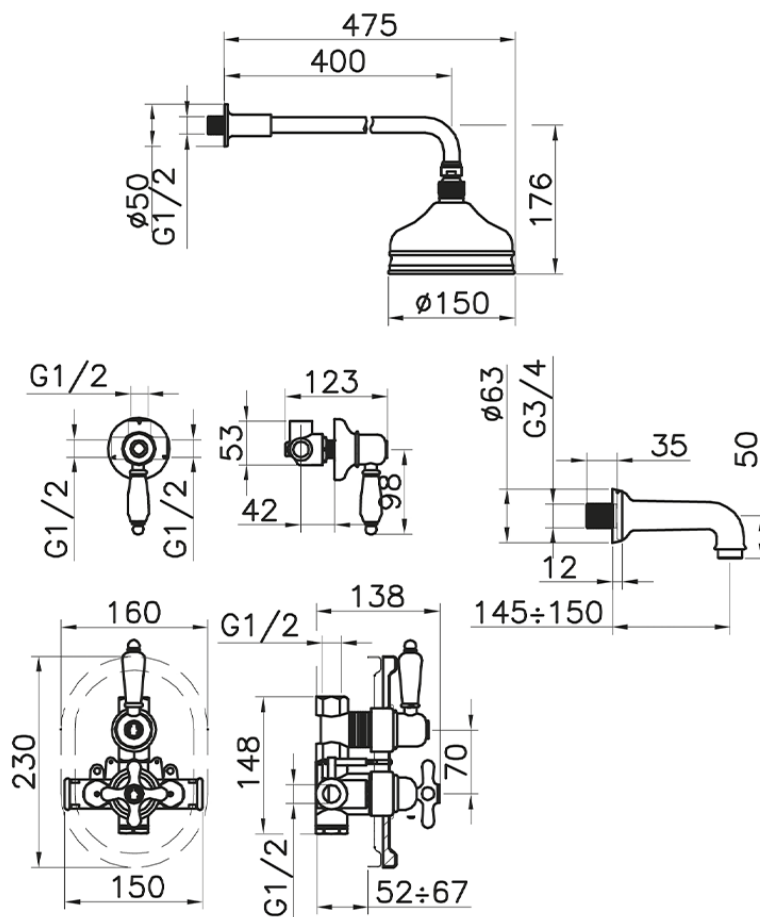

## Concealed thermostatic bath mixer CROISSETTE\_916.CS01H.

916.CS01H.

<https://en.huberitalia.com/concealed-thermostatic-bath-mixer-croisette-916-cs01h>

2026-04-10