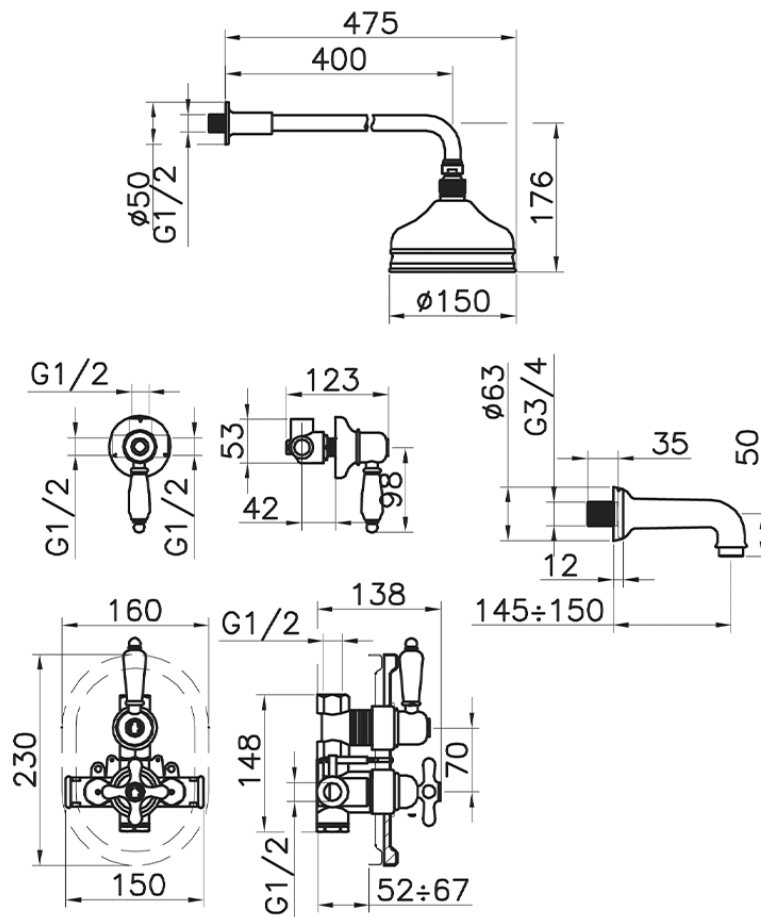

Concealed thermostatic bath mixer CROISSETTE_916.CS01H.

916.CS01H.

<https://en.huberitalia.com/concealed-thermostatic-bath-mixer-croisette-916-cs01h>

2026-06-26