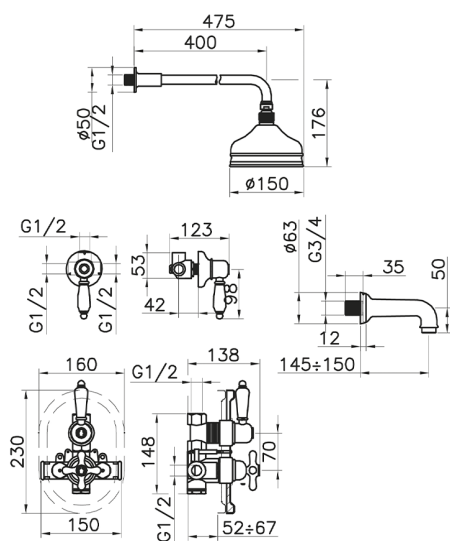

Concealed thermostatic bath mixer CROISSETTE_916.CS01H.

MODEL **916.CS01H.**

Concealed thermostatic bath mixer, 1/2" Concealed Thermostatic Mixer, 1/2" outlet stopvalve, 2-outlet diverter, 400 mm shower arm with headshower, 150 mm Brass round headshower, 3/4 M 150 mm spout, without flexible hose and handshower

AVAILABLE FINISHINGS

-  **AG** AG Antique Gold
-  **BA** BA Old Bronze
-  **CR** CR Chrome
-  **2W** 2W Brushed Gold

CHARACTERISTICS

Cartridge Spare Parts **24.04A.PP**

8x20 Plus P Thermostatic Valve

Installation **Concealed**