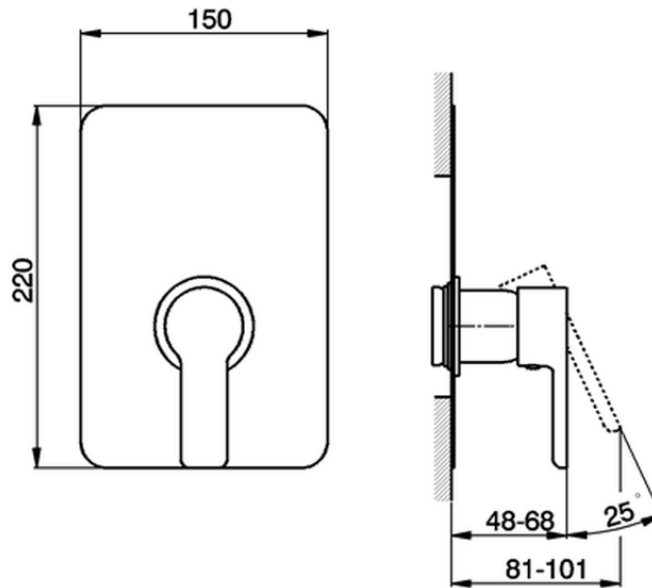

Exposed part for concealed S.L. shower valve SOFT_SF003000

SF003000

<https://en.huberitalia.com/exposed-part-for-concealed-s-l-shower-valve-soft-sf003000>

Piastra/Plate/Plaque/Platte/Placa

2-3mm: XX 27-47 YY 54-74

10mm: XX 16-40 YY 43-68

ZB005300

<https://en.huberitalia.com/concealed-single-lever-shower-valve-concealed-zb005300>

2026-06-13