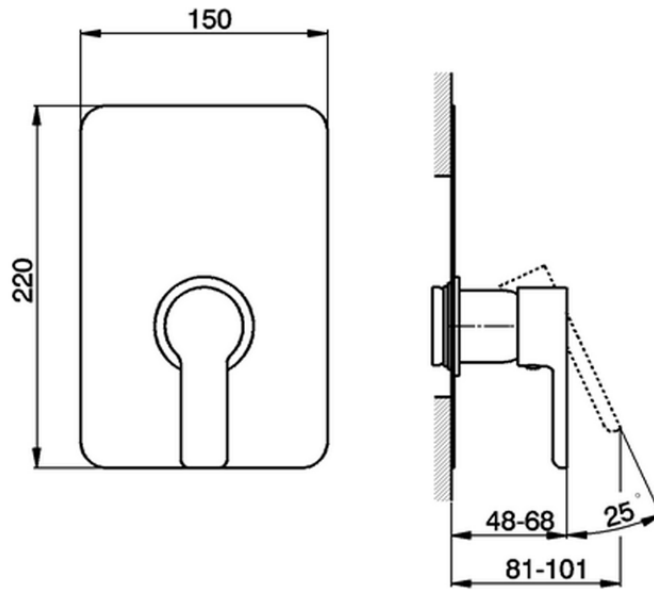

## Exposed part for concealed S.L. shower valve SOFT\_SF003000

SF003000

<https://en.huberitalia.com/exposed-part-for-concealed-s-l-shower-valve-soft-sf003000>

## Piastra/Plate/Plaque/Platte/Placa

2-3mm: XX 27-47 YY 54-74

10mm: XX 16-40 YY 43-68

ZB005300

<https://en.huberitalia.com/concealed-single-lever-shower-valve-concealed-zb005300>

2026-04-08