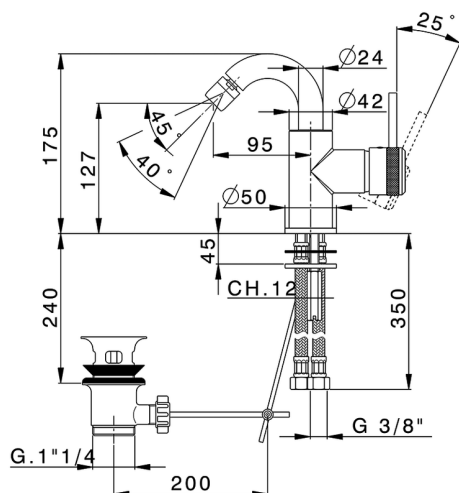

Single lever bidet mixer EnergySave CHRONOS_CR002555

MODEL **CR002555**

Single lever bidet mixer EnergySave, swivel spout, with 1"1/4 automatic pop-up waste, G.3/8" stainless steel flexible hose

AVAILABLE FINISHINGS

-  **21** 21 Chrome
-  **2F** 2F Brushed Nickel
-  **2Q** 2Q Black Titanium

CHARACTERISTICS

Cartridge Spare Parts **ZZ95409000**

35 mm Cartridge

EcoStop

EcoStop feature limits water flow to approximately 50% of maximum output with one point of resistance on setting. Push slightly past the middle stop only when full water output is required. This will save water up to 50%.

EnergySave

Thanks to the EnergySave device, only cold water will be drawn if the lever is operated in the central position, so that the water heater will not be engaged and no hot water wasted, leading to considerable savings in energy and costs. The temperature can be adjusted by rotating the lever to the left, until the desired temperature is reached.