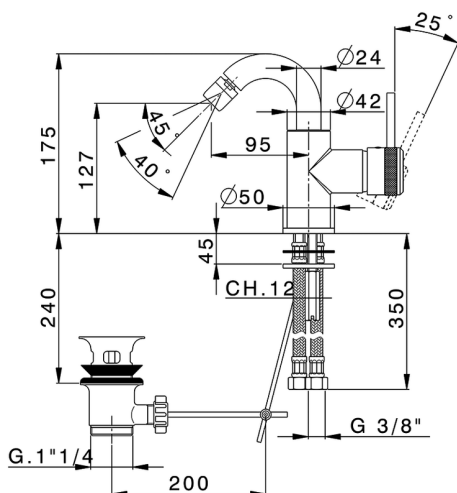

## Single lever bidet mixer EnergySave CHRONOS\_CR002555

MODEL **CR002555**

Single lever bidet mixer EnergySave, swivel spout, with 1"1/4 automatic pop-up waste, G.3/8" stainless steel flexible hose

### CHARACTERISTICS

Cartridge Spare Parts **ZZ95409000**

**35 mm Cartridge**

### EcoStop

EcoStop feature limits water flow to approximately 50% of maximum output with one point of resistance on setting. Push slightly past the middle stop only when full water output is required. This will save water up to 50%.