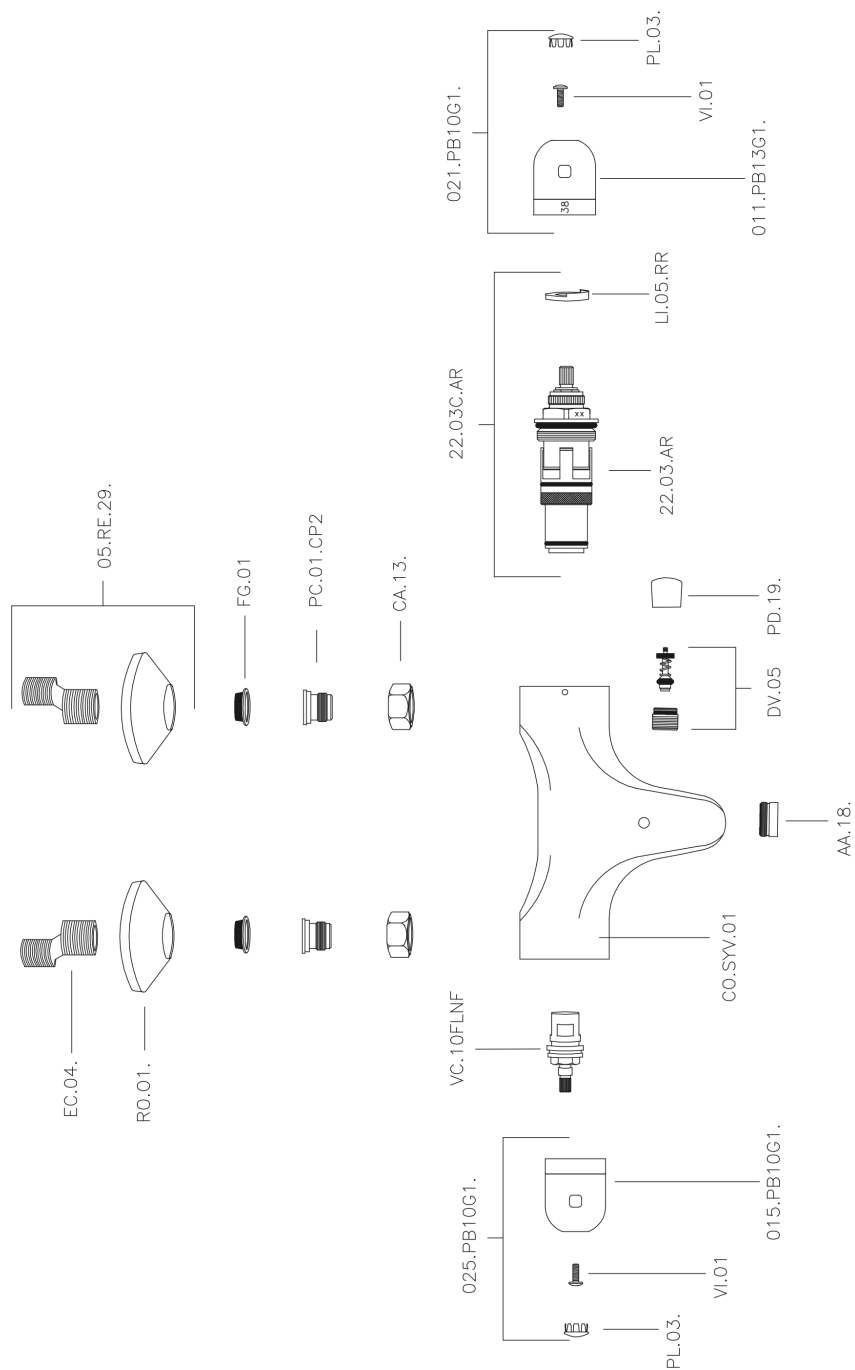

Thermostatic bath mixer THERMO_SLT25010

MODEL **SLT25010**

Thermostatic bath mixer, without shower set, 1/2" M flexible connection, ceramic head valve

AVAILABLE FINISHINGS

CHARACTERISTICS

Cartridge Spare Parts **22.03A.AR - ZZ97080004**

Argo 1 (short filter) Thermostatic Valve

Thermostatic

The Huber thermostatic is your personal water manager, helping you to handle, control and save water and energy.

Thermostatic bath mixer THERMO_SLT25010

SLT25010

<https://en.huberitalia.com/thermostatic-bath-mixer-thermo-slt25010>

2024-11-15