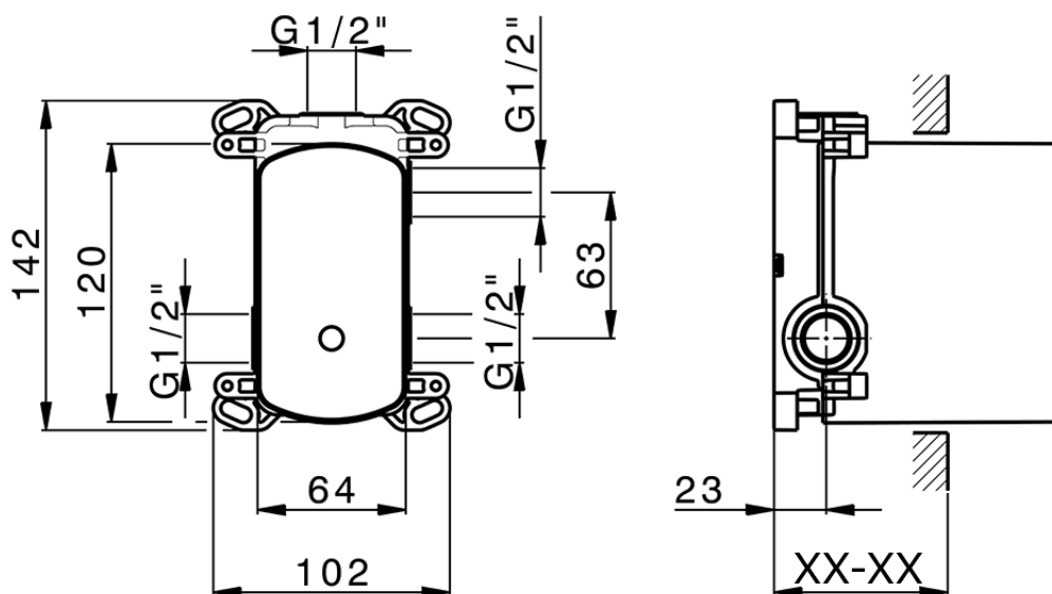

Exposed part for concealed 2-outlet mixer H2_H2002300

H2002300

<https://en.huberitalia.com/exposed-part-for-concealed-2-outlet-mixer-h2-h2002300>

Piastra/Plate/Plaque/Platte/Placa

2-3mm: XX 65-85

10mm: XX 60-80