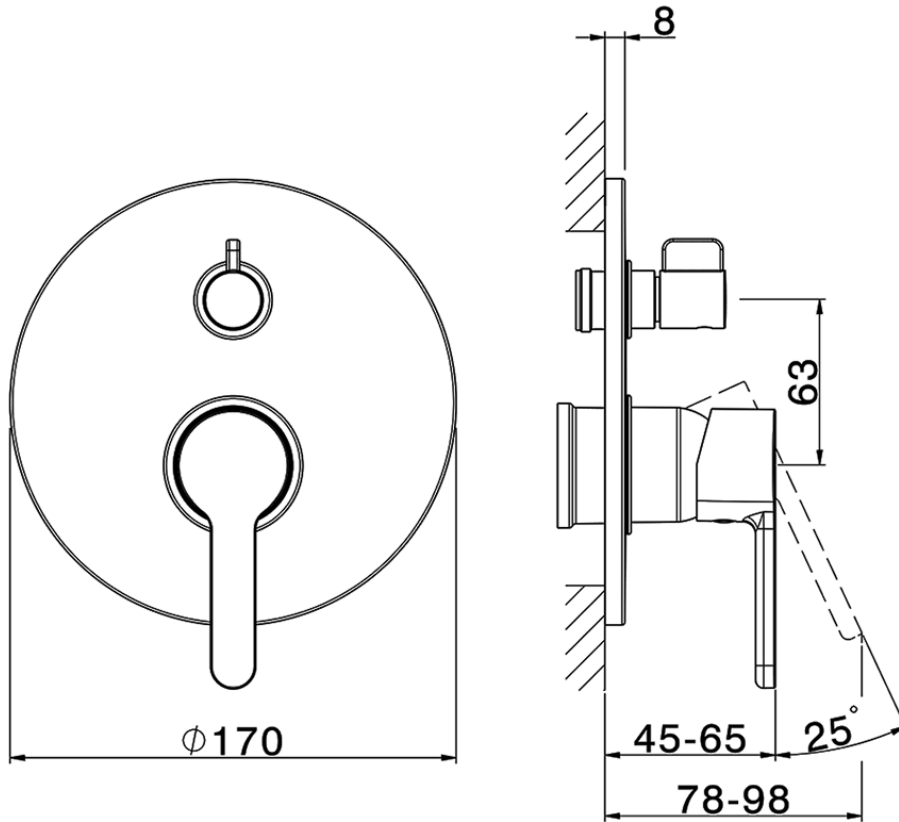

Exposed part for concealed 2-outlet mixer H2_H2002300

H2002300

<https://en.huberitalia.com/exposed-part-for-concealed-2-outlet-mixer-h2-h2002300>

Piastra/Plate/Plaque/Platte/Placa

2-3mm: XX 65-85

10mm: XX 60-80