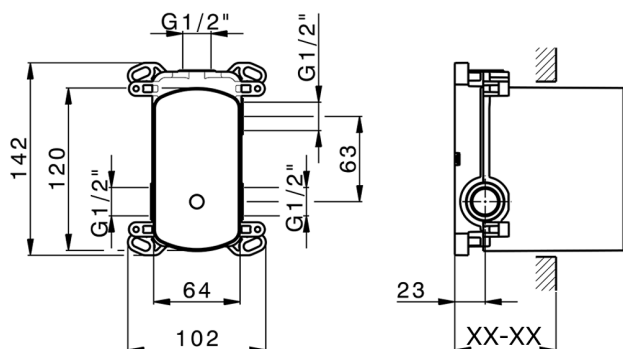

CHARACTERISTICS

Installation **Concealed**

Required concealed parts **ZB000230**

Concealed single lever bath-shower mixer Easy-Box CONCEALED_ZB000230

MODEL **ZB000230**

Concealed single lever bath-shower mixer Easy-Box, 2-Way rotating diverter, without trim kit, with protection guard box

AVAILABLE FINISHINGS

CHARACTERISTICS

Installation	Concealed
Cartridge Spare Parts	ZZ92909000
35 mm Cartridge	
Concealed	1

Piastra/Plate/Plaque/Platte/Placa

2-3mm: XX 65-85

10mm: XX 60-80

2026-06-06