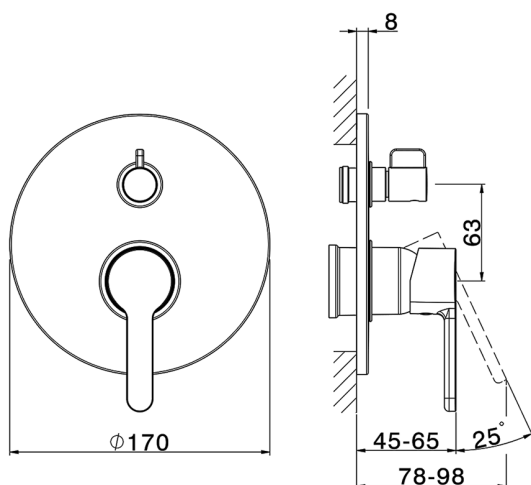

Exposed part for concealed 2-outlet mixer H2_H2002300

MODEL **H2002300**

Exposed part for concealed 2-outlet mixer, 2-Way rotating diverter, without concealed part, for item Easy-Box ZB000230

AVAILABLE FINISHINGS

CHARACTERISTICS

Installation **Concealed**

Required concealed parts **ZB000230**

Concealed single lever bath-shower mixer Easy-Box CONCEALED_ZB000230

MODEL **ZB000230**

Concealed single lever bath-shower mixer Easy-Box, 2-Way rotating diverter, without trim kit, with protection guard box

AVAILABLE FINISHINGS

CHARACTERISTICS

Installation	Concealed
Cartridge Spare Parts	ZZ92909000
35 mm Cartridge	
Concealed	1

Piastra/Plate/Plaque/Platte/Placa

2-3mm: XX 65-85

10mm: XX 60-80

2026-06-06