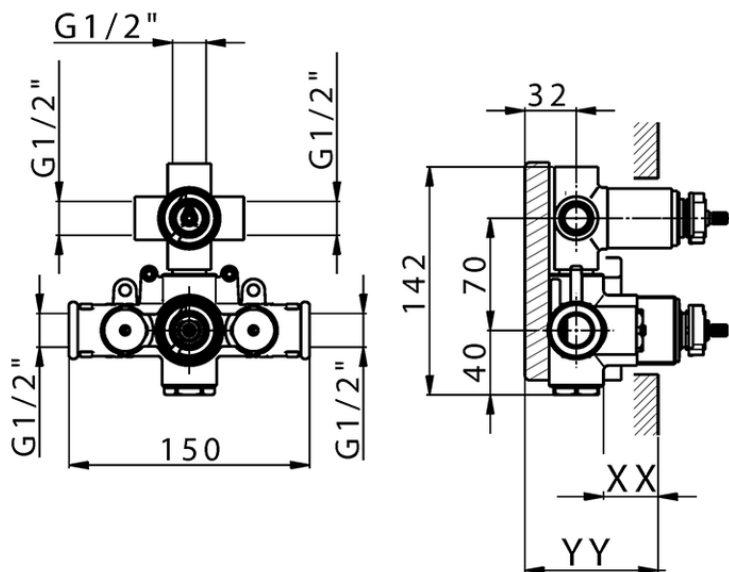

Exposed part for 3-outlet con.thermo.shower valve H3_H3018200

H3018200

<https://en.huberitalia.com/exposed-part-for-3-outlet-con-thermo-shower-valve-h3-h3018200>

Piastra/Plate/Plaque/Platte/Placa

2-3mm: XX 25-40 YY 76-91

10 mm: XX 16-31 YY 65-80

ZB018201

<https://en.huberitalia.com/3-outlet-concealed-thermostatic-shower-valve-concealed-zb018201>

2026-04-29