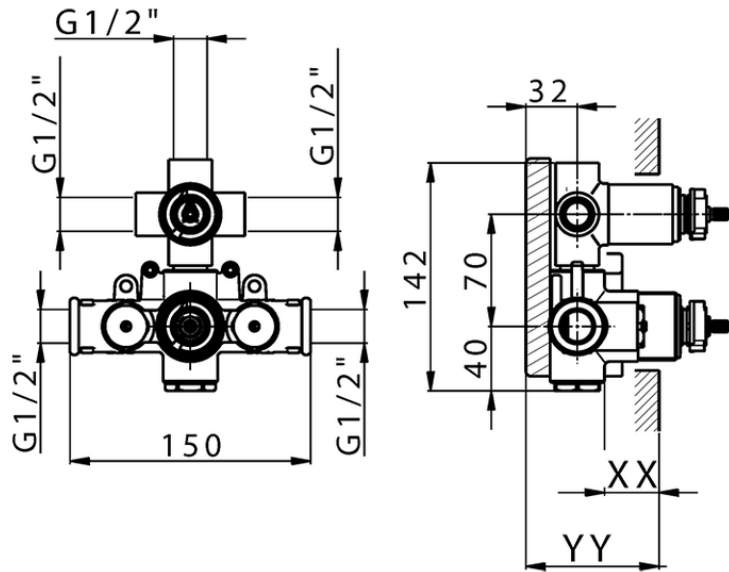

## Exposed part for 3-outlet con.thermo.shower valve H3\_H3018200

H3018200

<https://en.huberitalia.com/exposed-part-for-3-outlet-con-thermo-shower-valve-h3-h3018200>

Piastra/Plate/Plaque/Platte/Placa

2-3mm: XX 25-40 YY 76-91

10 mm: XX 16-31 YY 65-80

ZB018201

<https://en.huberitalia.com/3-outlet-concealed-thermostatic-shower-valve-concealed-zb018201>

2026-06-25