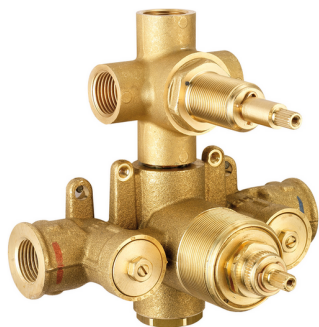

## Exposed part for 3-outlet con.thermo.shower valve H3\_H3018200

MODEL **H3018200**

Exposed part for 3-outlet thermostatic mixer, with 3 outlet diverter, without concealed part, for item ZB018201

## 3-outlet Concealed thermostatic shower valve CONCEALED\_ZB018201

MODEL **ZB018201**

3-Outlet Concealed thermostatic mixer, with 3-outlet diverter, without trim kit

AVAILABLE FINISHINGS

CHARACTERISTICS

Installation **Concealed**

Cartridge Spare Parts **24.04A.PP**

**8x20 Plus P Thermostatic Valve**

Concealed **1**

Piastra/Plate/Plaque/Platte/Placa

2-3mm: XX 25-40 YY 76-91

10 mm: XX 16-31 YY 65-80

### DeviaStop

The Huber Devia Stop technology allows to adjust the water flow and to direct it to the selected output point (overhead soaker, hand shower, etc).