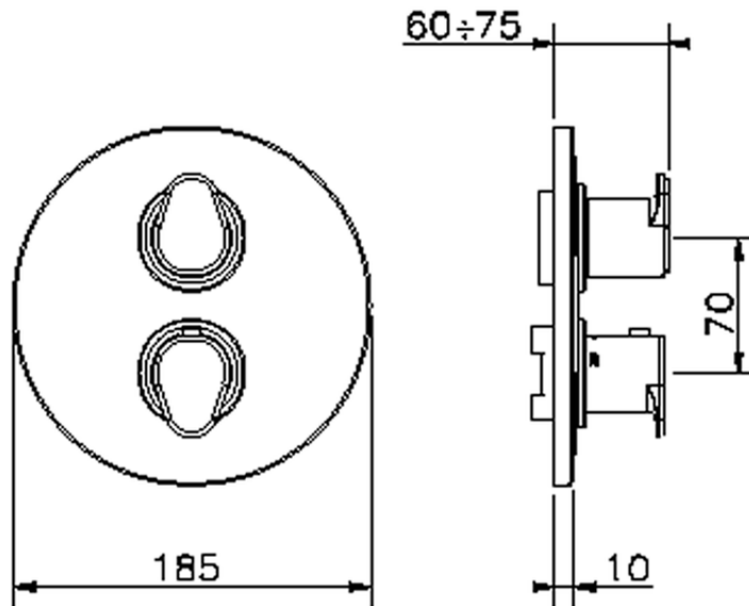

## Exposed part for 3-outlet con.thermo.shower valve H3\_H3018200

H3018200

<https://en.huberitalia.com/exposed-part-for-3-outlet-con-thermo-shower-valve-h3-h3018200>

Piastra/Plate/Plaque/Platte/Placa

2-3mm: XX 25-40 YY 76-91

10 mm: XX 16-31 YY 65-80

ZB018201

<https://en.huberitalia.com/3-outlet-concealed-thermostatic-shower-valve-concealed-zb018201>

2026-04-29