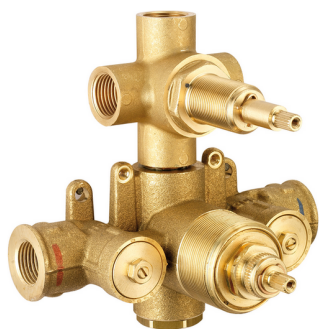

Exposed part for 3-outlet con.thermo.shower valve H3_H3018200

MODEL **H3018200**

Exposed part for 3-outlet thermostatic mixer, with 3 outlet diverter, without concealed part, for item ZB018201

AVAILABLE FINISHINGS

-  **21** 21 Chrome
-  **2F** 2F Brushed Nickel
-  **40** 40 Matt Black

CHARACTERISTICS

Installation **Concealed**
 Required concealed parts **ZB018201**

Thermostatic

The Huber thermostatic is your personal water manager, helping you to handle, control and save water and energy.

3-outlet Concealed thermostatic shower valve CONCEALED_ZB018201

MODEL **ZB018201**

3-Outlet Concealed thermostatic mixer, with 3-outlet diverter, without trim kit

AVAILABLE FINISHINGS

CHARACTERISTICS

Installation	Concealed
Cartridge Spare Parts	24.04A.PP
8x20 Plus P Thermostatic Valve	
Concealed	1

Piastra/Plate/Plaque/Platte/Placa
 2-3mm: XX 25-40 YY 76-91
 10 mm: XX 16-31 YY 65-80

DeviaStop

The Huber Devia Stop technology allows to adjust the water flow and to direct it to the selected output point (overhead soaker, hand shower, etc).