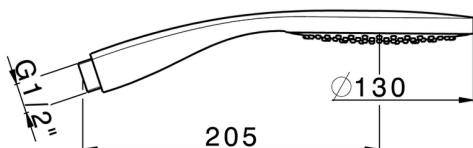

Emotion handshower SHOWER_SS014330

MODEL **SS014330**

Emotion handshower,ABS one spray D.130 mm

AVAILABLE FINISHINGS

CHARACTERISTICS

2024-12-22