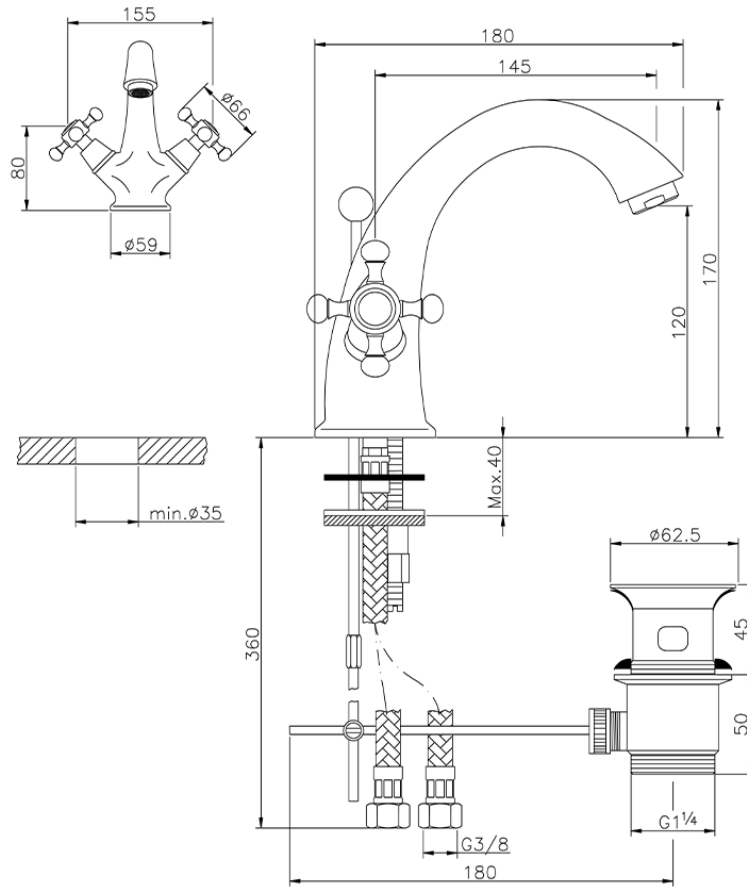

Single lever washbasin mixer VICTORIAN_VT000510

VT000510

<https://en.huberitalia.com/single-lever-washbasin-mixer-victorian-vt000510>

2025-02-11