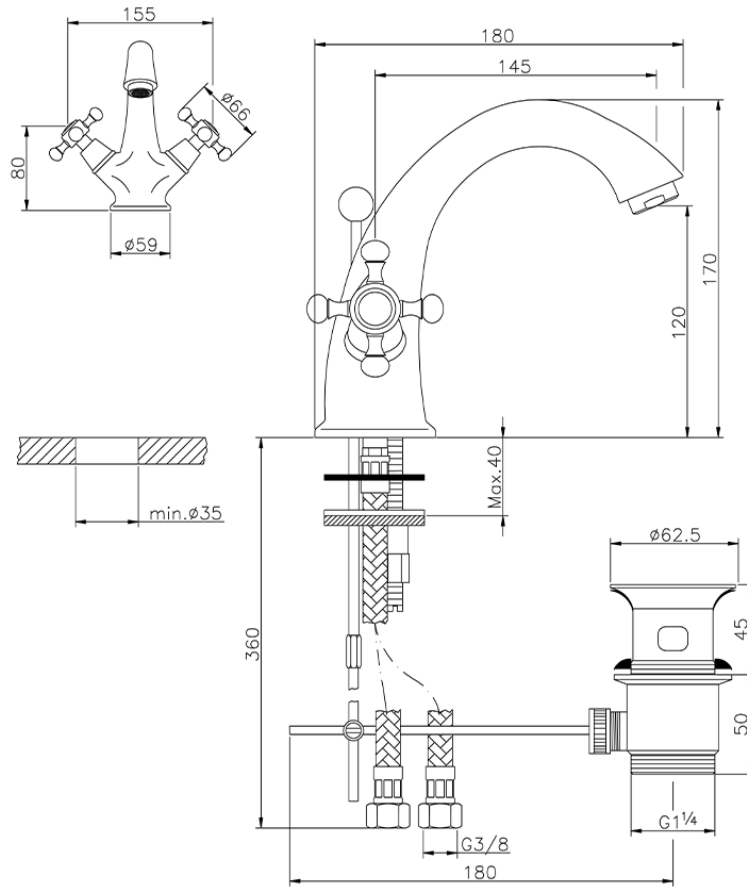

Single lever washbasin mixer VICTORIAN_VT000510

VT000510

<https://en.huberitalia.com/single-lever-washbasin-mixer-victorian-vt000510>

2024-12-22