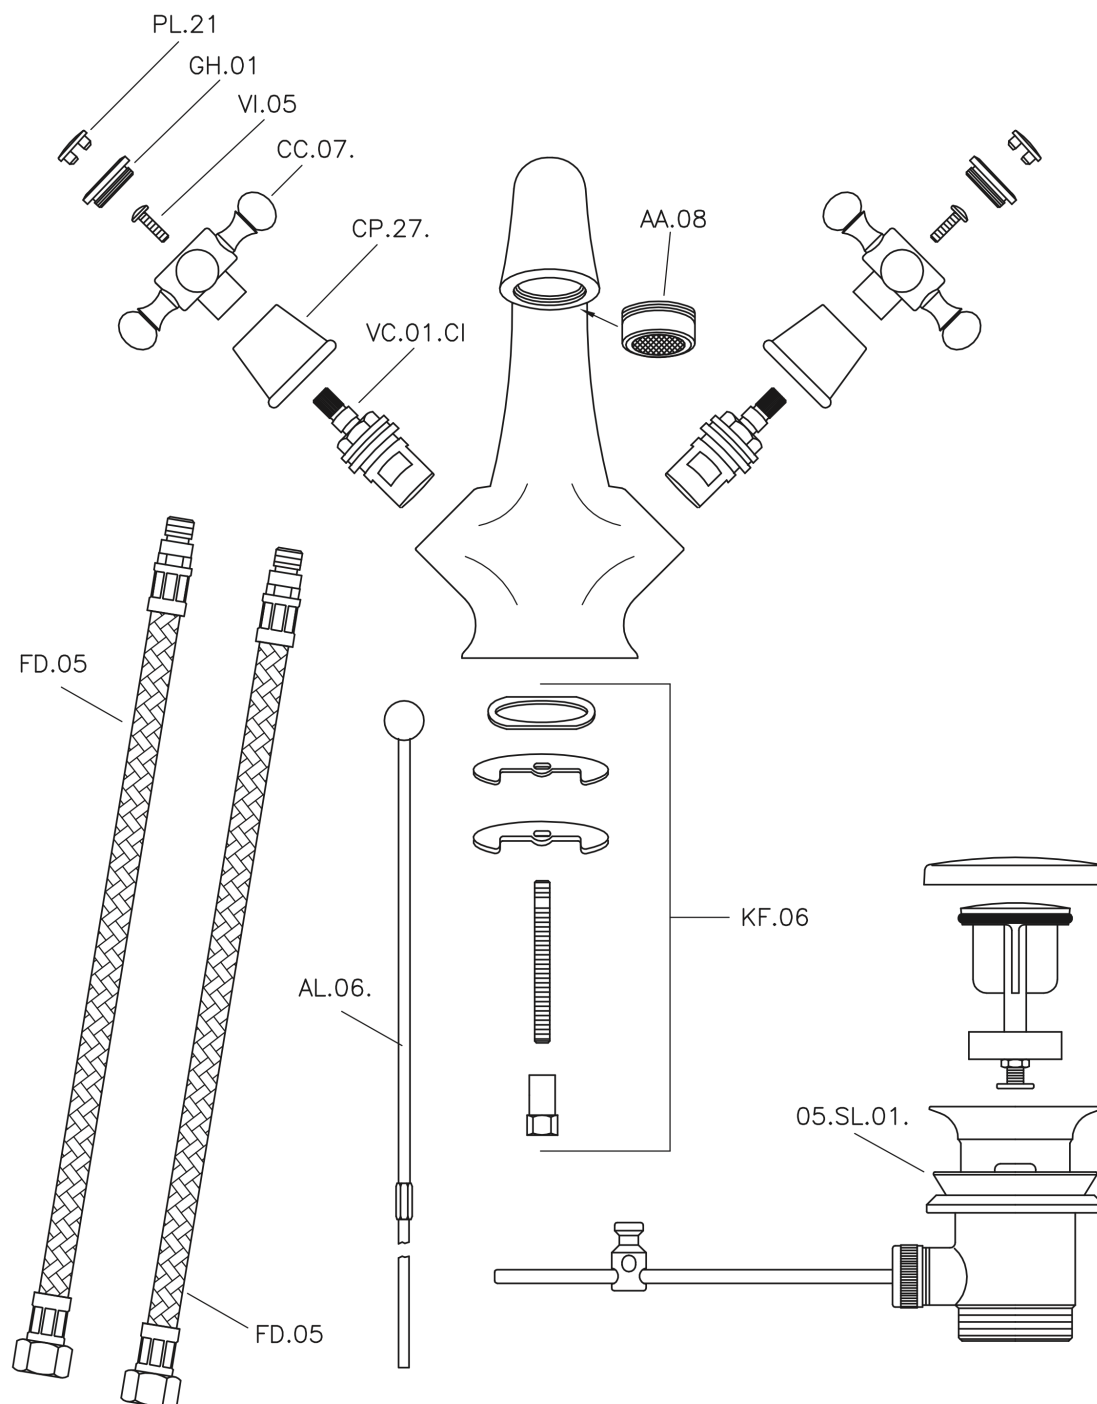

Single lever washbasin mixer VICTORIAN_VT000510

VT000510

<https://en.huberitalia.com/single-lever-washbasin-mixer-victorian-vt000510>

2024-12-22