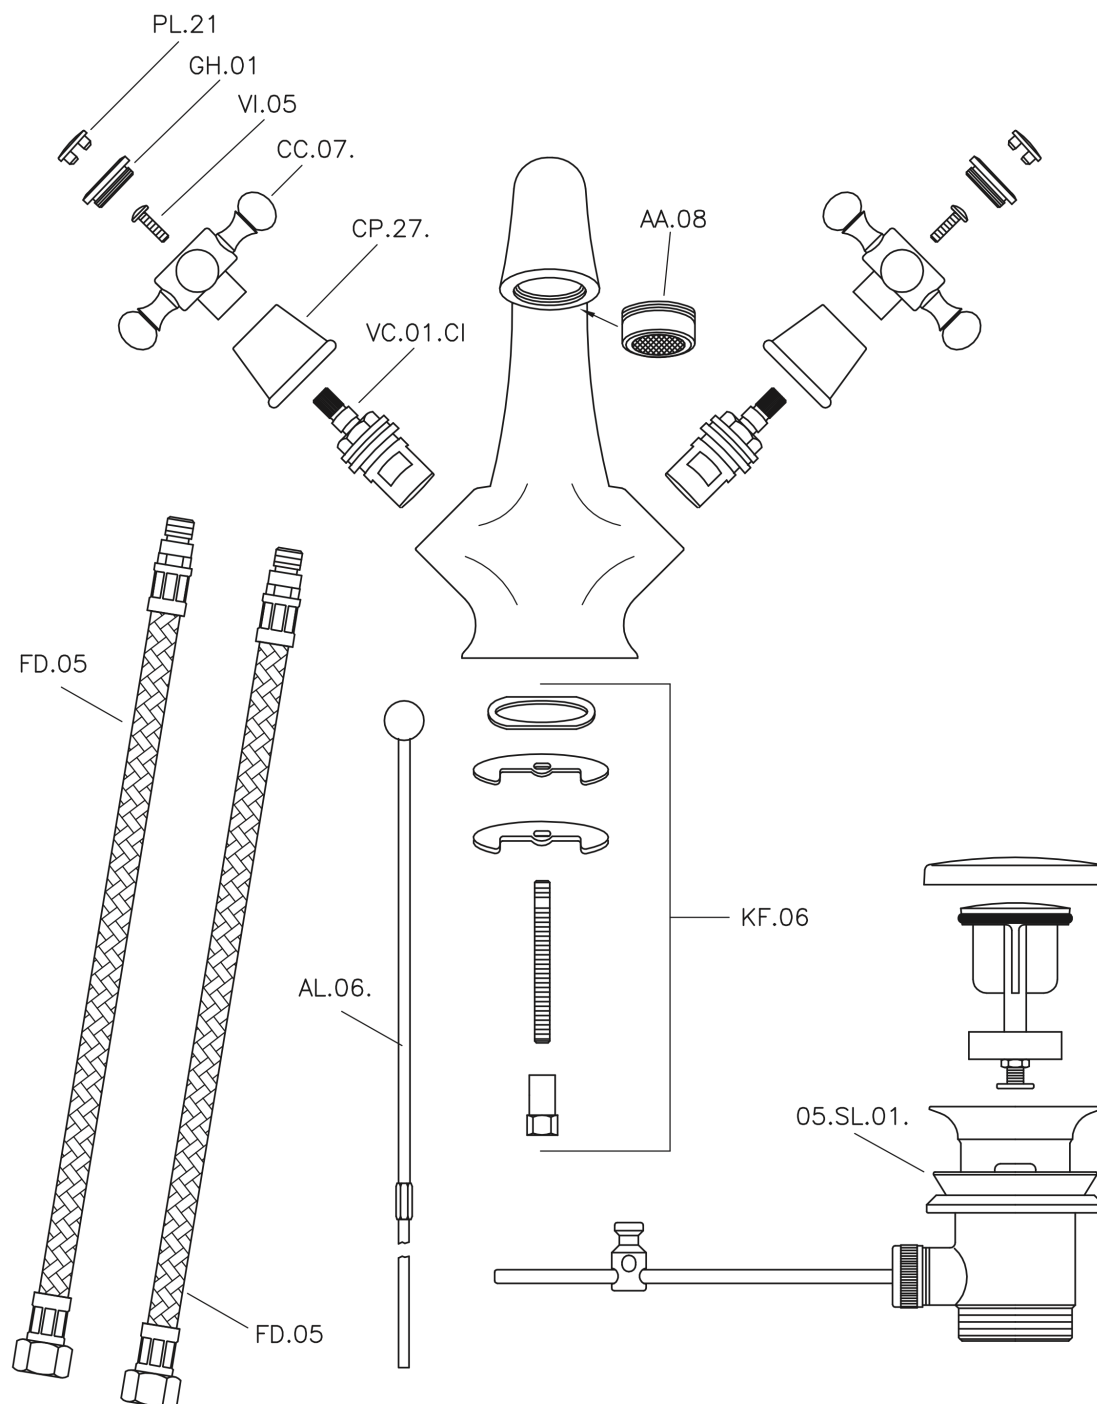

Single lever washbasin mixer VICTORIAN_VT000510

MODEL **VT000510**

Washbasin mixer, with 1"1/4 automatic pop up waste, G.3/8" Stainless Steel Flexible

AVAILABLE FINISHINGS

2W 2W Brushed Gold

CHARACTERISTICS

Single lever washbasin mixer VICTORIAN_VT000510

VT000510

<https://en.huberitalia.com/single-lever-washbasin-mixer-victorian-vt000510>

2024-12-22