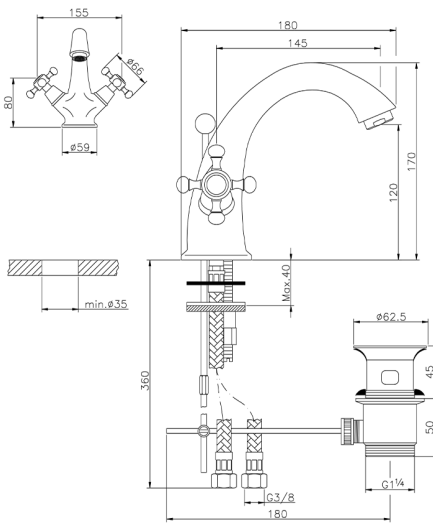

Single lever washbasin mixer VICTORIAN_VT000510

MODEL **VT000510**

Washbasin mixer, with 1"1/4 automatic pop up waste, G.3/8" Stainless Steel Flexible

AVAILABLE FINISHINGS

2W 2W Brushed Gold

CHARACTERISTICS

Single lever washbasin mixer VICTORIAN_VT000510

VT000510

<https://en.huberitalia.com/single-lever-washbasin-mixer-victorian-vt000510>

2024-12-22