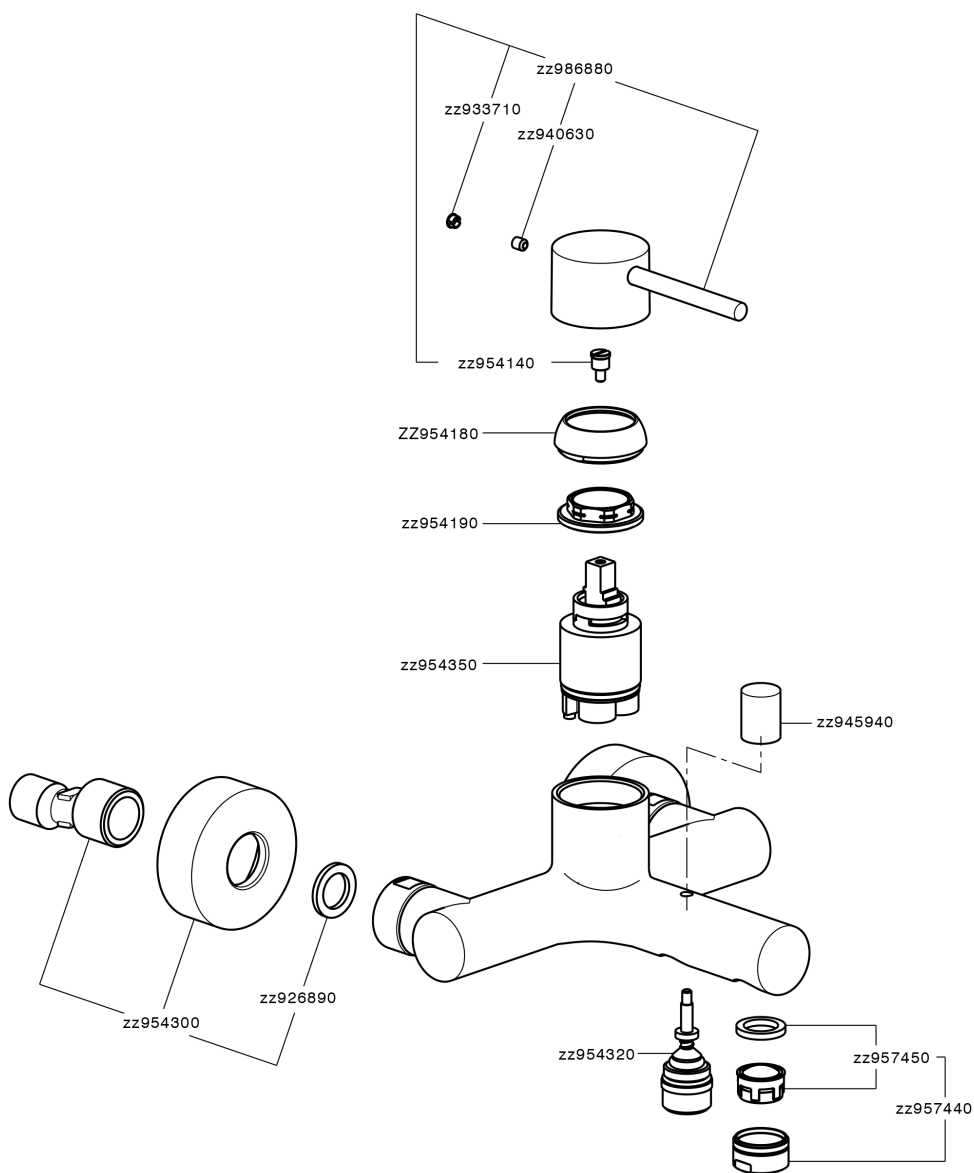

Single lever bath mixer M32_MT000130

MT000130

<https://en.huberitalia.com/single-lever-bath-mixer-m32-mt000130>

2024-12-19