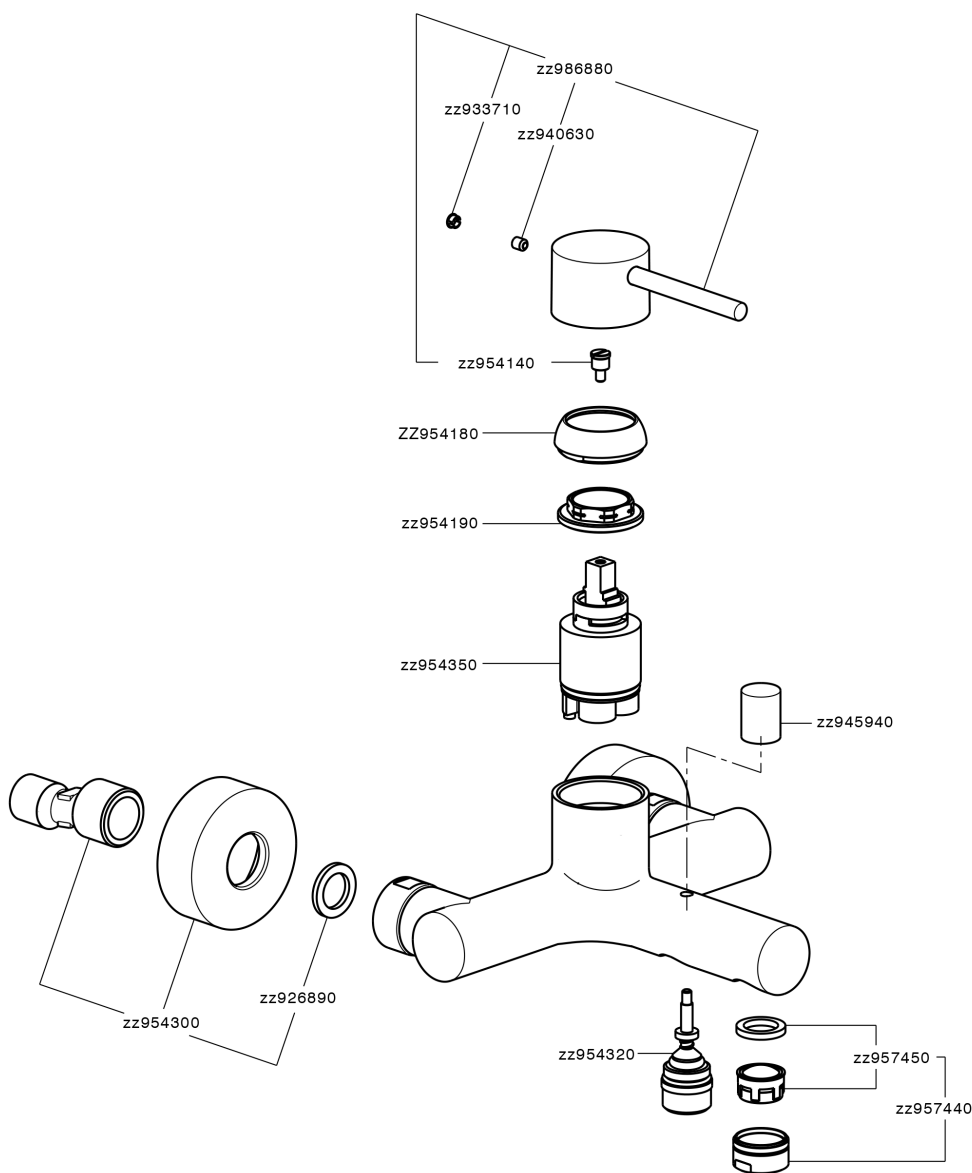

## Single lever bath mixer M32\_MT000130

MODEL **MT000130**

Single lever bath mixer, without shower set, 1/2" M flexible connection

### CHARACTERISTICS

Cartridge Spare Parts **ZZ95435000**

**35 mm Cartridge**

### EcoStop

EcoStop feature limits water flow to approximately 50% of maximum output with one point of resistance on setting. Push slightly past the middle stop only when full water output is required. This will save water up to 50%.

## Single lever bath mixer M32\_MT000130

MT000130

<https://en.huberitalia.com/single-lever-bath-mixer-m32-mt000130>

2024-12-19