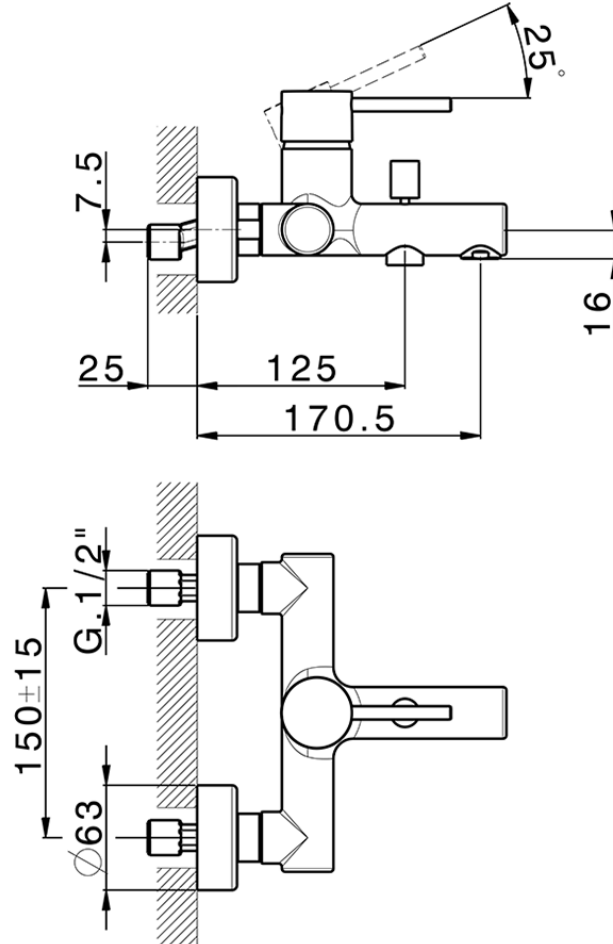

Single lever bath mixer M32_MT000130

MT000130

<https://en.huberitalia.com/single-lever-bath-mixer-m32-mt000130>

2024-12-19