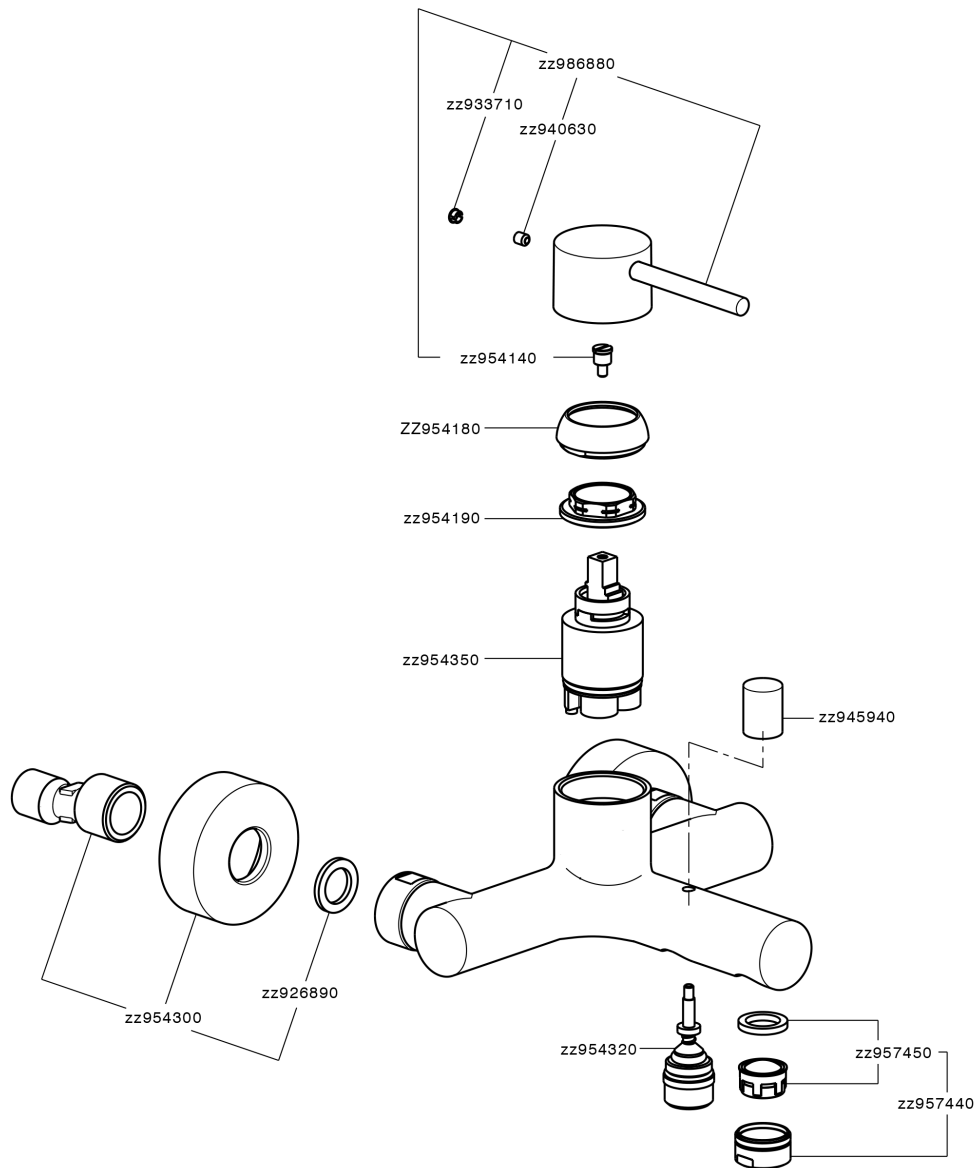

Single lever bath mixer M32_MT000130

MT000130

<https://en.huberitalia.com/single-lever-bath-mixer-m32-mt000130>

2024-12-19