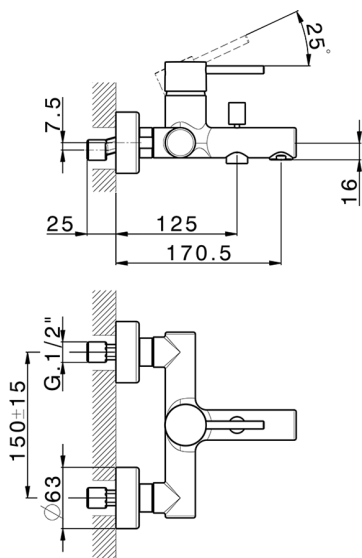

Single lever bath mixer M32_MT000130

MODEL **MT000130**

Single lever bath mixer, without shower set, 1/2" M flexible connection

AVAILABLE FINISHINGS

-  **21** 21 Chrome
-  **26** 26 Old Copper
-  **2F** 2F Brushed Nickel
-  **2W** 2W Brushed Gold
-  **40** 40 Matt Black
-  **4Q** 4Q Matt White

CHARACTERISTICS

Cartridge Spare Parts **ZZ95435000**

35 mm Cartridge

EcoStop

EcoStop feature limits water flow to approximately 50% of maximum output with one point of resistance on setting. Push slightly past the middle stop only when full water output is required. This will save water up to 50%.

Single lever bath mixer M32_MT000130

MT000130

<https://en.huberitalia.com/single-lever-bath-mixer-m32-mt000130>

2024-12-18