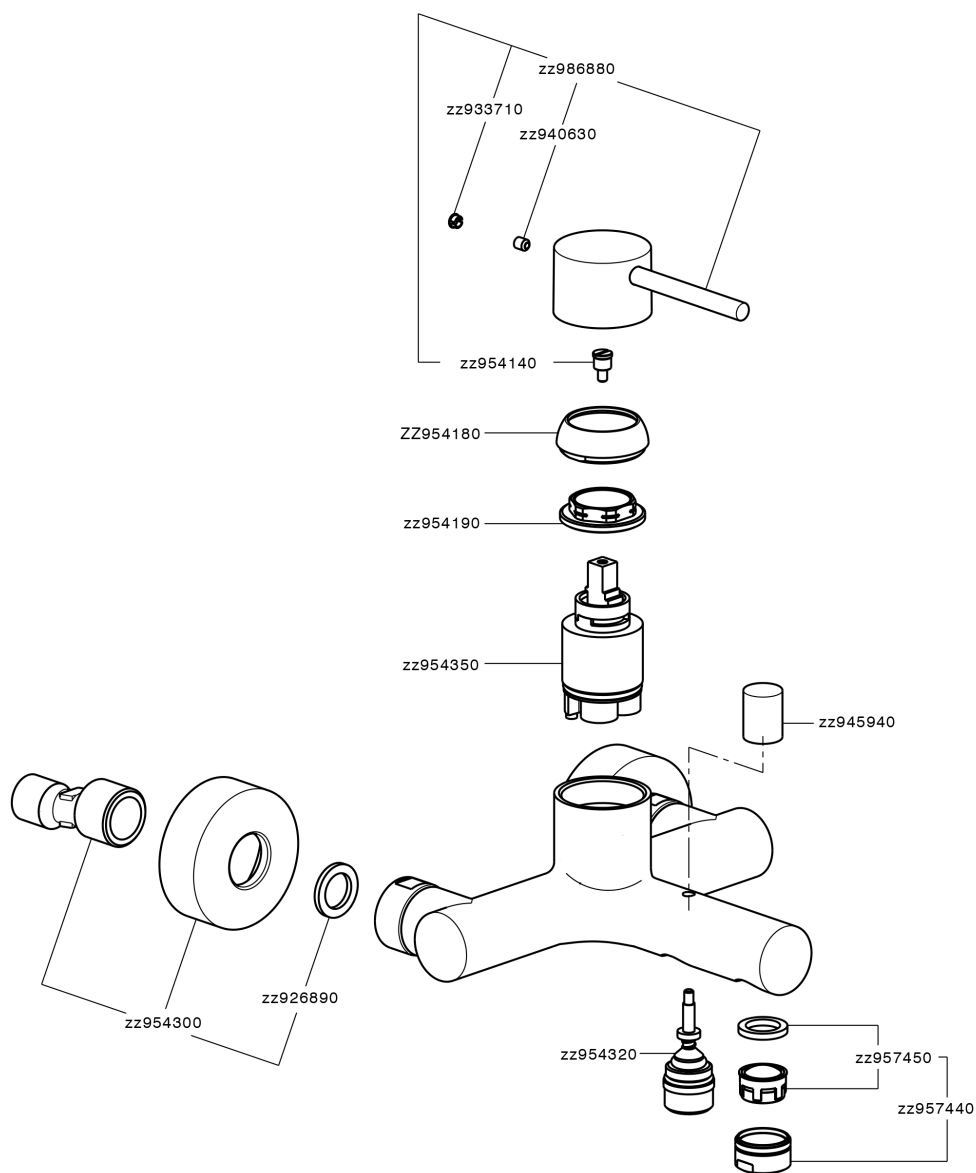

Single lever bath mixer M32_MT000130

MODEL **MT000130**

Single lever bath mixer, without shower set, 1/2" M flexible connection

AVAILABLE FINISHINGS

-  **21** 21 Chrome
-  **26** 26 Old Copper
-  **2F** 2F Brushed Nickel
-  **2W** 2W Brushed Gold
-  **40** 40 Matt Black
-  **4Q** 4Q Matt White

CHARACTERISTICS

Cartridge Spare Parts **ZZ95435000**

35 mm Cartridge

EcoStop

EcoStop feature limits water flow to approximately 50% of maximum output with one point of resistance on setting. Push slightly past the middle stop only when full water output is required. This will save water up to 50%.

Single lever bath mixer M32_MT000130

MT000130

<https://en.huberitalia.com/single-lever-bath-mixer-m32-mt000130>

2024-12-18