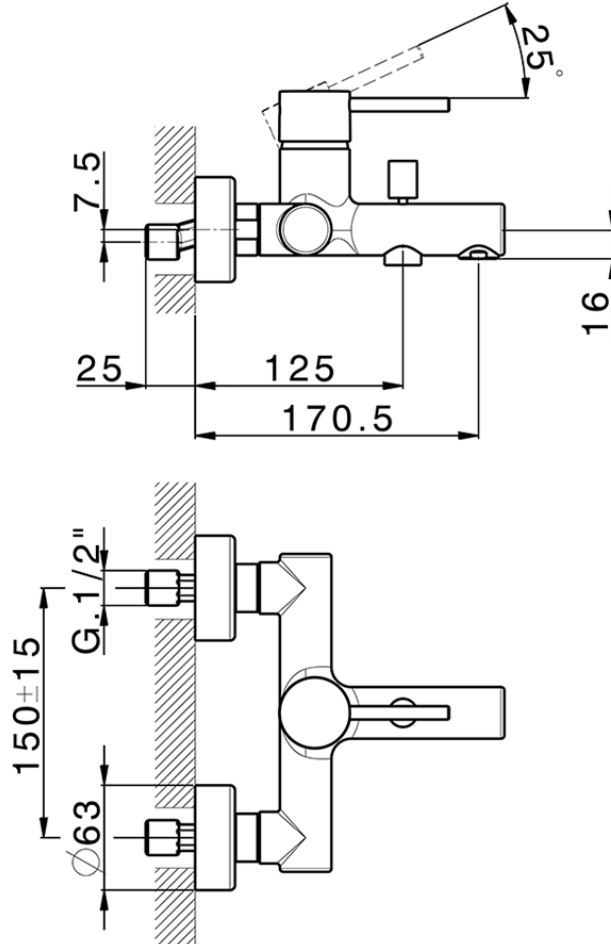

Single lever bath mixer M32_MT000130

MT000130

<https://en.huberitalia.com/single-lever-bath-mixer-m32-mt000130>

2024-12-19