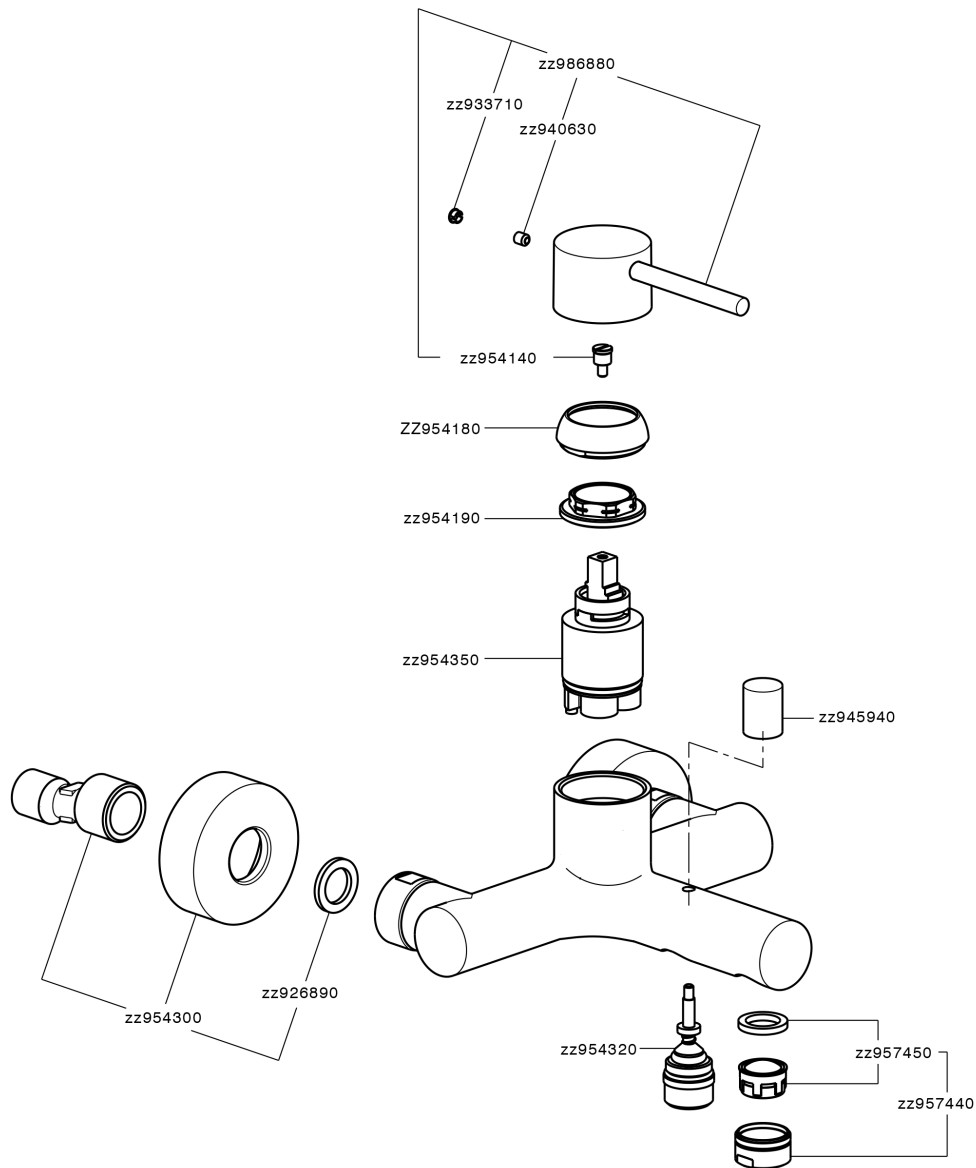

## Single lever bath mixer M32\_MT000130

MT000130

<https://en.huberitalia.com/single-lever-bath-mixer-m32-mt000130>

2024-12-19