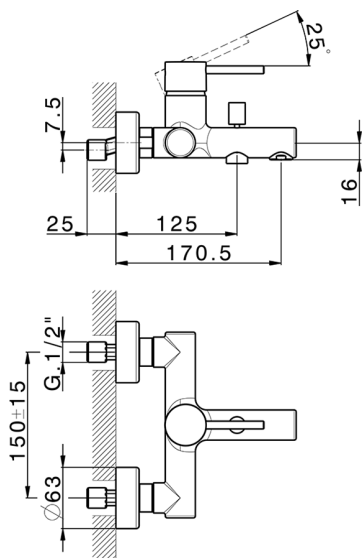

## Single lever bath mixer M32\_MT000130

MODEL **MT000130**

Single lever bath mixer, without shower set, 1/2" M flexible connection

### CHARACTERISTICS

Cartridge Spare Parts **ZZ95435000**

**35 mm Cartridge**

### EcoStop

EcoStop feature limits water flow to approximately 50% of maximum output with one point of resistance on setting. Push slightly past the middle stop only when full water output is required. This will save water up to 50%.