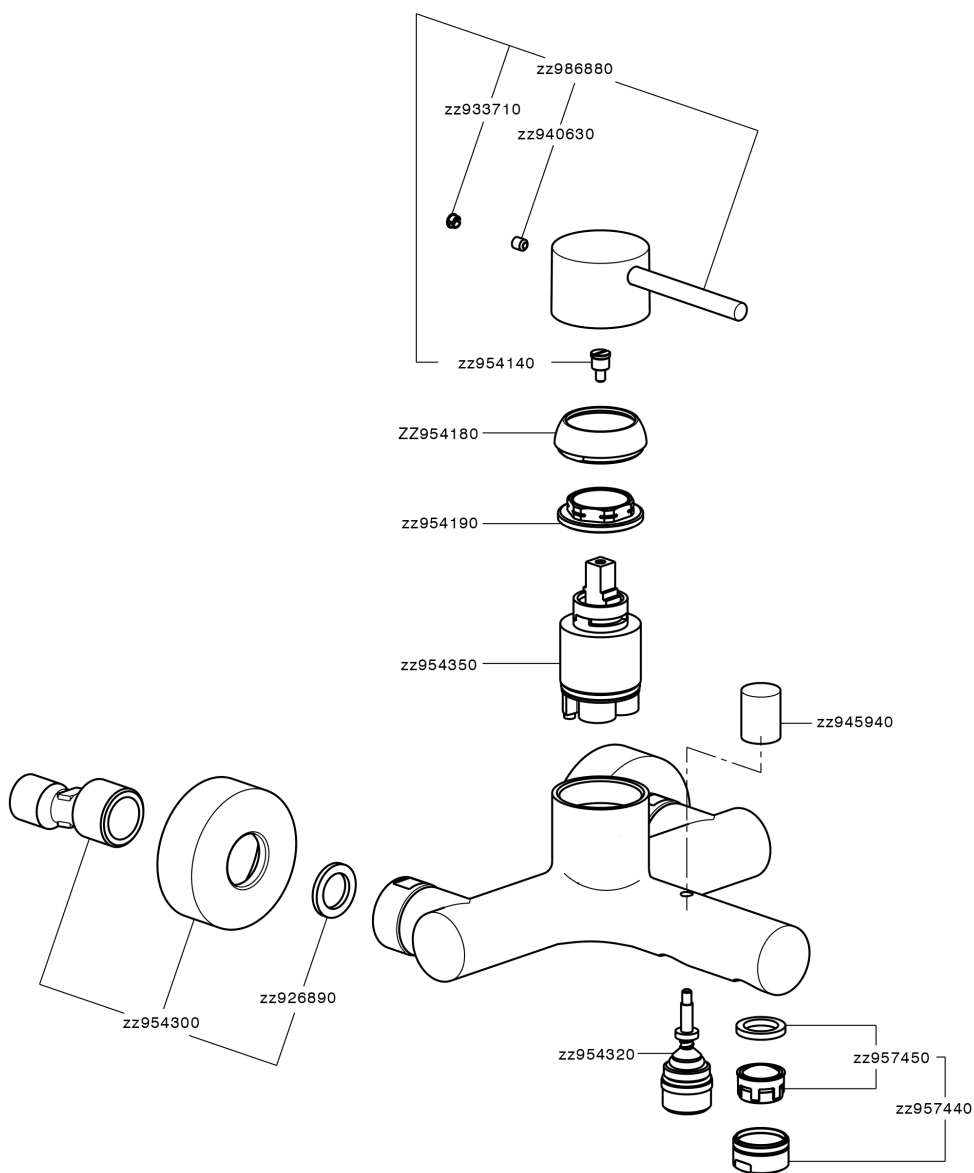

## Single lever bath mixer M32\_MT000130

MODEL **MT000130**

Single lever bath mixer, without shower set, 1/2" M flexible connection

### CHARACTERISTICS

Cartridge Spare Parts **ZZ95435000**

**35 mm Cartridge**

### EcoStop

EcoStop feature limits water flow to approximately 50% of maximum output with one point of resistance on setting. Push slightly past the middle stop only when full water output is required. This will save water up to 50%.

## Single lever bath mixer M32\_MT000130

MT000130

<https://en.huberitalia.com/single-lever-bath-mixer-m32-mt000130>

2024-12-19