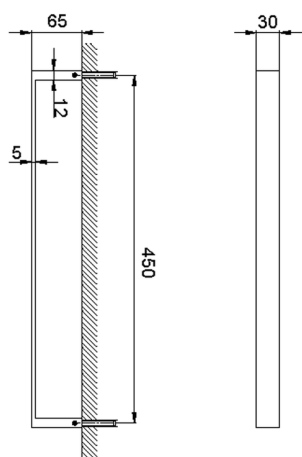

Towel holder BATHROOM ACCESSORIES_SQ090105

MODEL **SQ090105**

Towel holder

AVAILABLE FINISHINGS

- **21** 21 Chrome
- **2B** 2B Polished Nickel
- **2F** 2F Brushed Nickel
- **2Q** 2Q Black Titanium
- **40** 40 Matt Black
- **4Q** 4Q Matt White

CHARACTERISTICS

2026-04-08