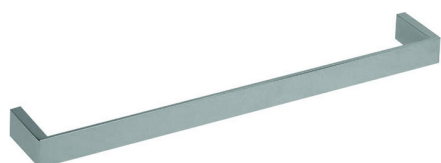

Towel holder BATHROOM ACCESSORIES_SQ090105

MODEL **SQ090105**

Towel holder

AVAILABLE FINISHINGS

- **21** 21 Chrome
- **2B** 2B Polished Nickel
- **2F** 2F Brushed Nickel
- **2Q** 2Q Black Titanium
- **40** 40 Matt Black
- **4Q** 4Q Matt White

CHARACTERISTICS

2026-04-08