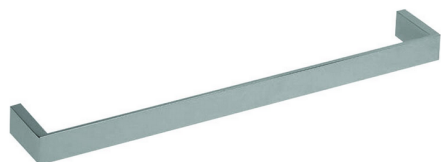

Towel holder BATHROOM ACCESSORIES_SQ090105

MODEL **SQ090105**

Towel holder

AVAILABLE FINISHINGS

- **21** 21 Chrome
- **2B** 2B Polished Nickel
- **2F** 2F Brushed Nickel
- **2Q** 2Q Black Titanium
- **40** 40 Matt Black
- **4Q** 4Q Matt White

CHARACTERISTICS

2026-05-15