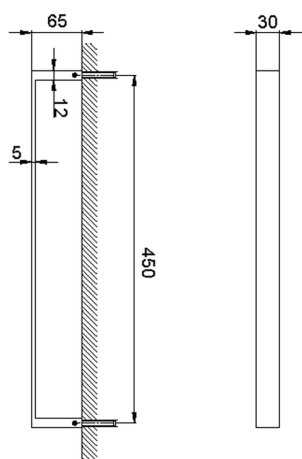

Towel holder BATHROOM ACCESSORIES_SQ090105

MODEL **SQ090105**

Towel holder

AVAILABLE FINISHINGS

- **21** 21 Chrome
- **2B** 2B Polished Nickel
- **2F** 2F Brushed Nickel
- **2Q** 2Q Black Titanium
- **40** 40 Matt Black
- **4Q** 4Q Matt White

CHARACTERISTICS

2026-06-15