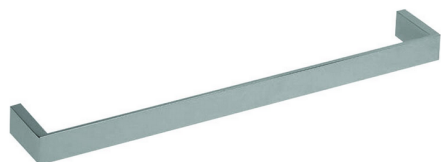

Towel holder BATHROOM ACCESSORIES_SQ090105

MODEL **SQ090105**

Towel holder

AVAILABLE FINISHINGS

- **21** 21 Chrome
- **2B** 2B Polished Nickel
- **2F** 2F Brushed Nickel
- **2Q** 2Q Black Titanium
- **40** 40 Matt Black
- **4Q** 4Q Matt White

CHARACTERISTICS

2026-04-06