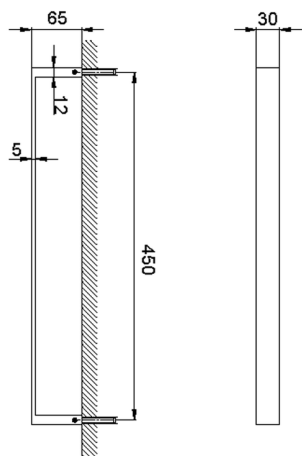

Towel holder BATHROOM ACCESSORIES_SQ090105

MODEL **SQ090105**

Towel holder

AVAILABLE FINISHINGS

- **21** 21 Chrome
- **2B** 2B Polished Nickel
- **2F** 2F Brushed Nickel
- **2Q** 2Q Black Titanium
- **40** 40 Matt Black
- **4Q** 4Q Matt White

CHARACTERISTICS

2026-04-06