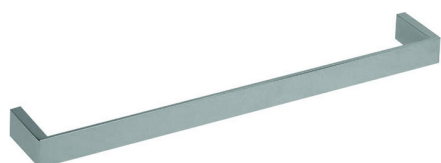

Towel holder BATHROOM ACCESSORIES_SQ090105

MODEL **SQ090105**

Towel holder

AVAILABLE FINISHINGS

- **21** 21 Chrome
- **2B** 2B Polished Nickel
- **2F** 2F Brushed Nickel
- **2Q** 2Q Black Titanium
- **40** 40 Matt Black
- **4Q** 4Q Matt White

CHARACTERISTICS

2026-06-10