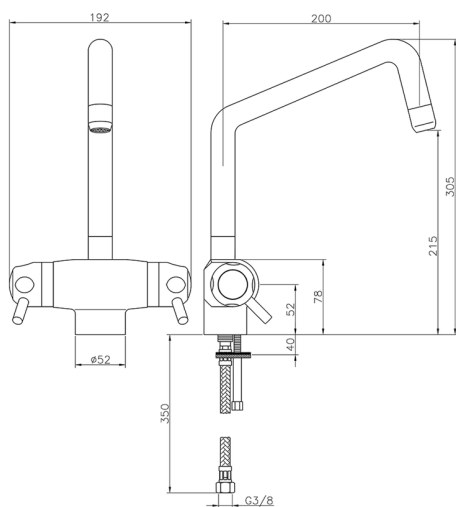

Thermostatic sink mixer KITCHEN_CPT65010

MODEL **CPT65010**

Thermostatic sink mixer, without pop-up waste, G.3/8" stainless steel flexible hose

AVAILABLE FINISHINGS

CHARACTERISTICS

Cartridge Spare Parts **24.02AB.PL**

12x32 Plus Thermostatic Valve

Thermostatic

The Huber thermostatic is your personal water manager, helping you to handle, control and save water and energy.

2026-06-06