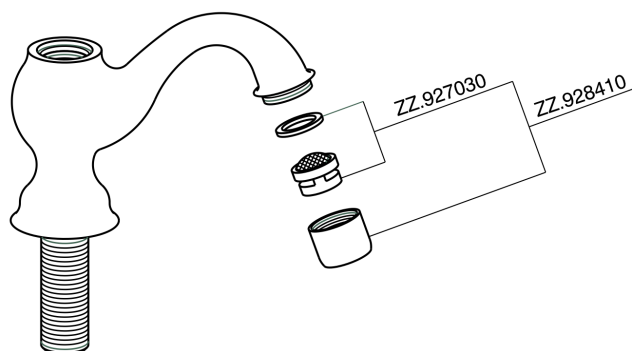

Pillar tap CROISSETTE_CS000900

PL.21 

GH.01 

VI.05 

RA.07 

CC.08 

CP.27 

ZZ.929070 

GG.06 

KF.09  DS.02

DD.05 

CA.23 

CS000900

<https://en.huberitalia.com/pillar-tap-croisette-cs000900>

2024-11-15