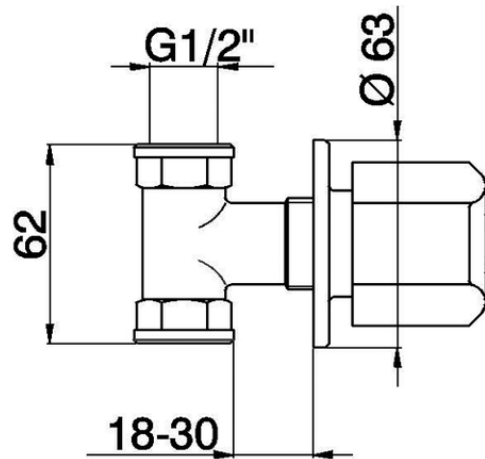

## Concealed stop valve EVA\_EV000301

EV000301

<https://en.huberitalia.com/concealed-stop-valve-eva-ev000301>

2026-06-28