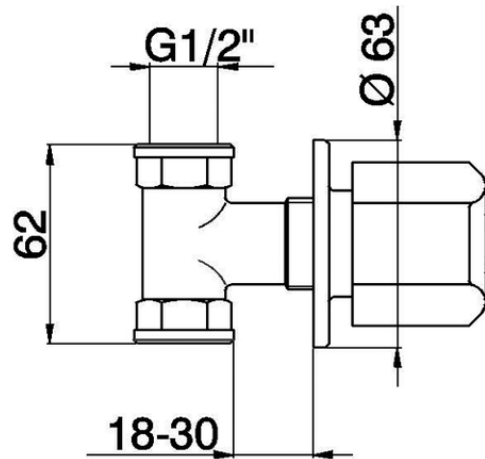

## Concealed stop valve EVA\_EV000301

EV000301

<https://en.huberitalia.com/concealed-stop-valve-eva-ev000301>

2026-06-29