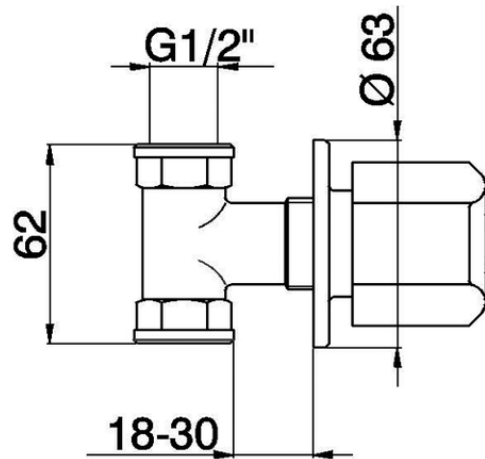

Concealed stop valve EVA_EV000301

EV000301

<https://en.huberitalia.com/concealed-stop-valve-eva-ev000301>

2026-04-08