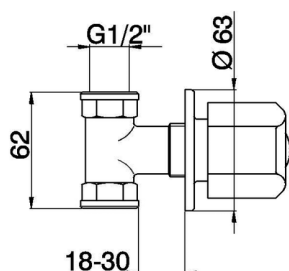

## Concealed stop valve EVA\_EV000301

MODEL **EV000301**

Concealed stop valve, 3/4" F outlet, without handles

AVAILABLE FINISHINGS

 **21** 21 Chrome

CHARACTERISTICS

Installation **Concealed**

2026-06-28