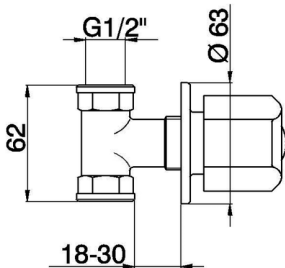

Concealed stop valve EVA_EV000301

MODEL **EV000301**

Concealed stop valve, 3/4" F outlet, without handles

AVAILABLE FINISHINGS

CHARACTERISTICS

Installation **Concealed**

2026-06-29