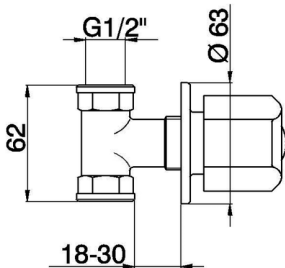

## Concealed stop valve EVA\_EV000301

MODEL **EV000301**

Concealed stop valve, 3/4" F outlet, without handles

AVAILABLE FINISHINGS

CHARACTERISTICS

Installation **Concealed**

2026-04-27