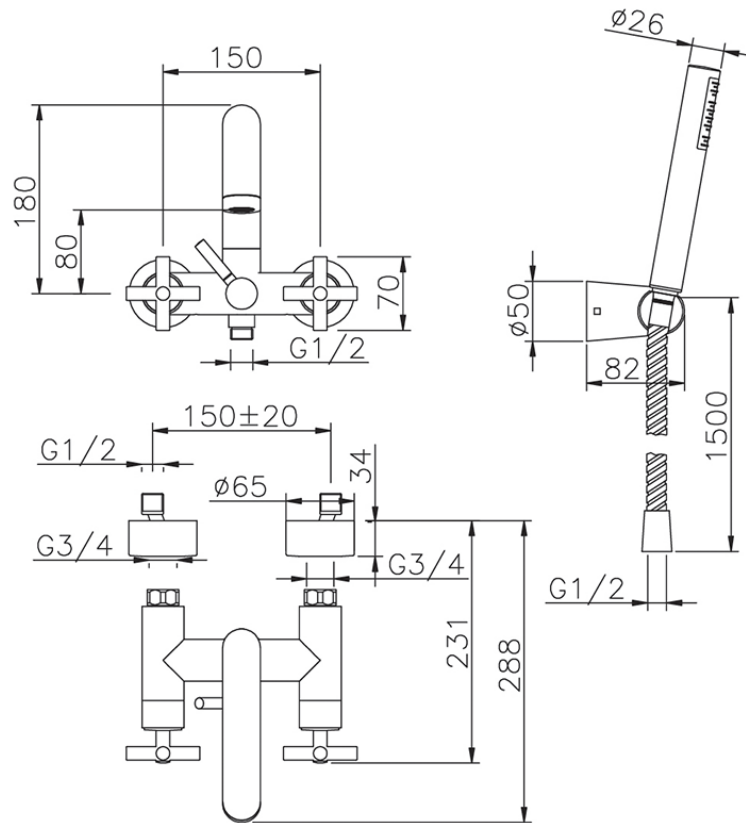

Bath mixer, full equipment SUITE_SU000120

SU000120

<https://en.huberitalia.com/bath-mixer-full-equipment-suite-su000120>

2025-01-05