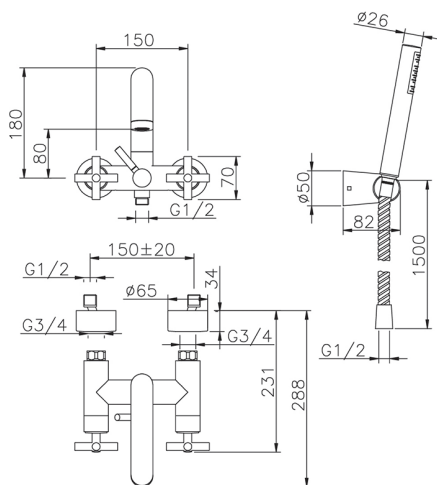

CHARACTERISTICS

2025-01-05