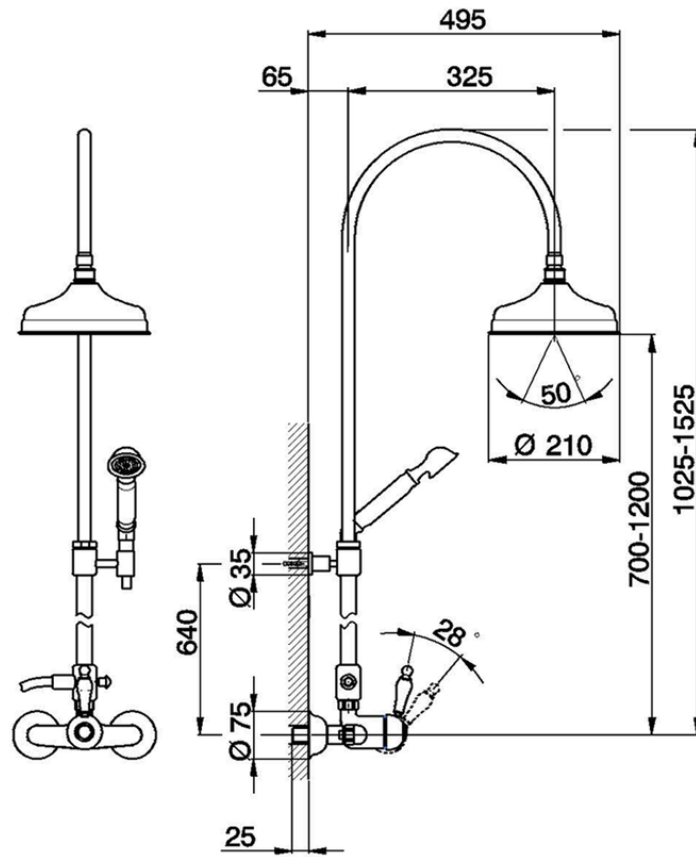

2-function single lever shower set CROISSETTE_CM004050

CM004050

<https://en.huberitalia.com/2-function-single-lever-shower-set-croisette-cm004050>

2026-04-07