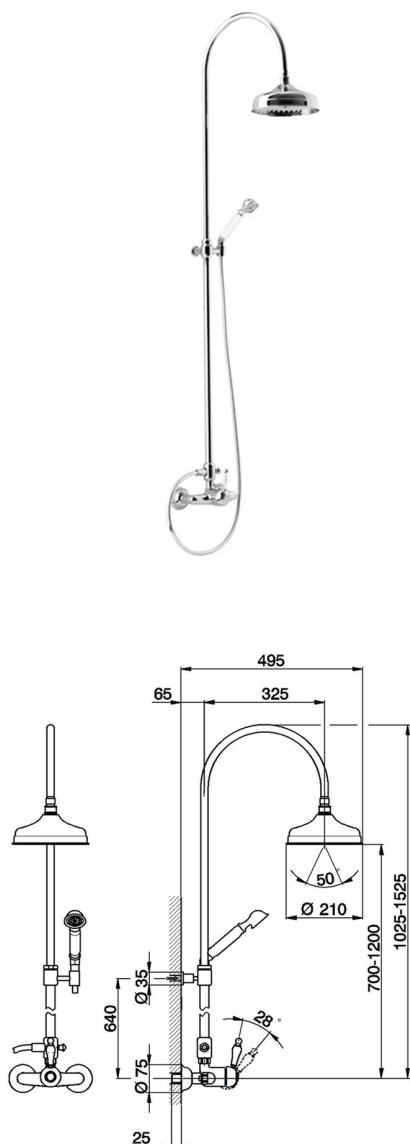

## 2-function single lever shower set CROISSETTE\_CM004050

MODEL **CM004050**

2-function single lever shower set, 2-outlet diverter, adjustable riser column, sliding handshower bracket, classic D.53 mm Brass one spray handshower, D.210 mm Brass round showerhead, 150 cm Brass Flexible Hose

### AVAILABLE FINISHINGS

-  **21** 21 Chrome
-  **27** 27 Old Bronze
-  **2G** 2G Antique Gold
-  **2W** 2W Brushed Gold

### CHARACTERISTICS

Cartridge Spare Parts **ZZ92909000**

**43 mm Cartridge**

2026-05-02