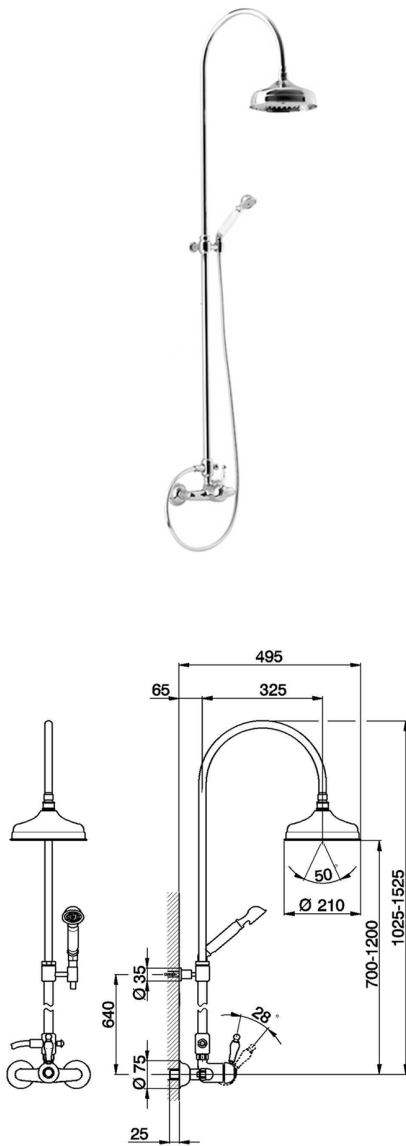

2-function single lever shower set CROISSETTE_CM004050

MODEL **CM004050**

2-function single lever shower set, 2-outlet diverter, adjustable riser column, sliding handshower bracket, classic D.53 mm Brass one spray handshower, D.210 mm Brass round showerhead, 150 cm Brass Flexible Hose

AVAILABLE FINISHINGS

-  **21** 21 Chrome
-  **27** 27 Old Bronze
-  **2G** 2G Antique Gold
-  **2W** 2W Brushed Gold

CHARACTERISTICS

Cartridge Spare Parts **ZZ92909000**

43 mm Cartridge

2026-04-07