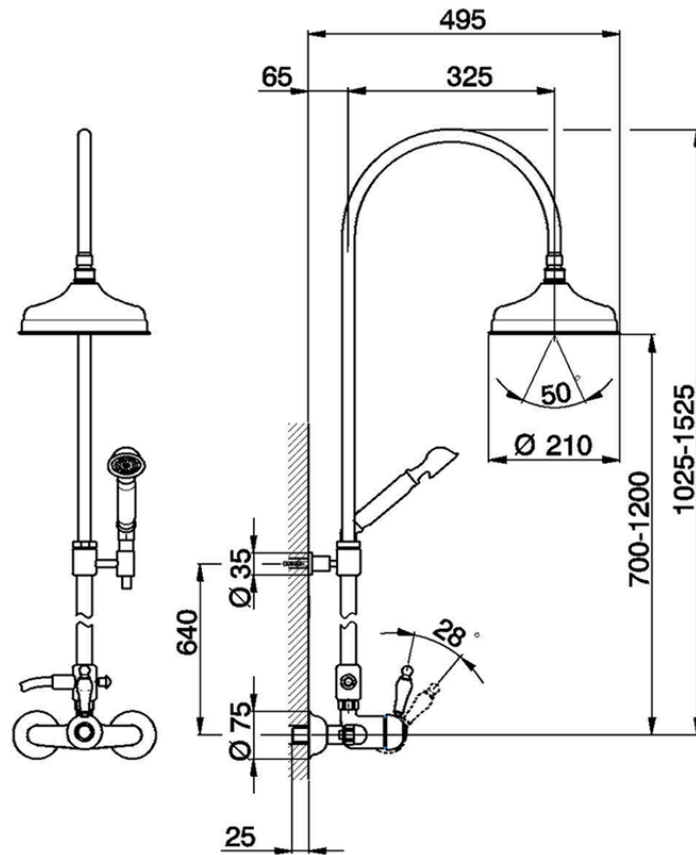

## 2-function single lever shower set CROISSETTE\_CM004050

CM004050

<https://en.huberitalia.com/2-function-single-lever-shower-set-croisette-cm004050>

2026-04-30