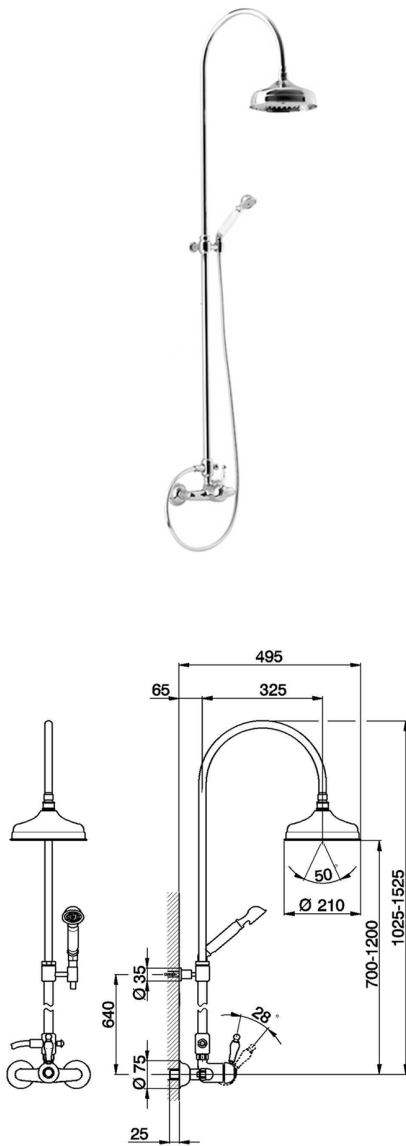

2-function single lever shower set CROISSETTE_CM004050

MODEL **CM004050**

2-function single lever shower set, 2-outlet diverter, adjustable riser column, sliding handshower bracket, classic D.53 mm Brass one spray handshower, D.210 mm Brass round showerhead, 150 cm Brass Flexible Hose

AVAILABLE FINISHINGS

-  **21** 21 Chrome
-  **27** 27 Old Bronze
-  **2G** 2G Antique Gold
-  **2W** 2W Brushed Gold

CHARACTERISTICS

Cartridge Spare Parts **ZZ92909000**

43 mm Cartridge

2026-06-13