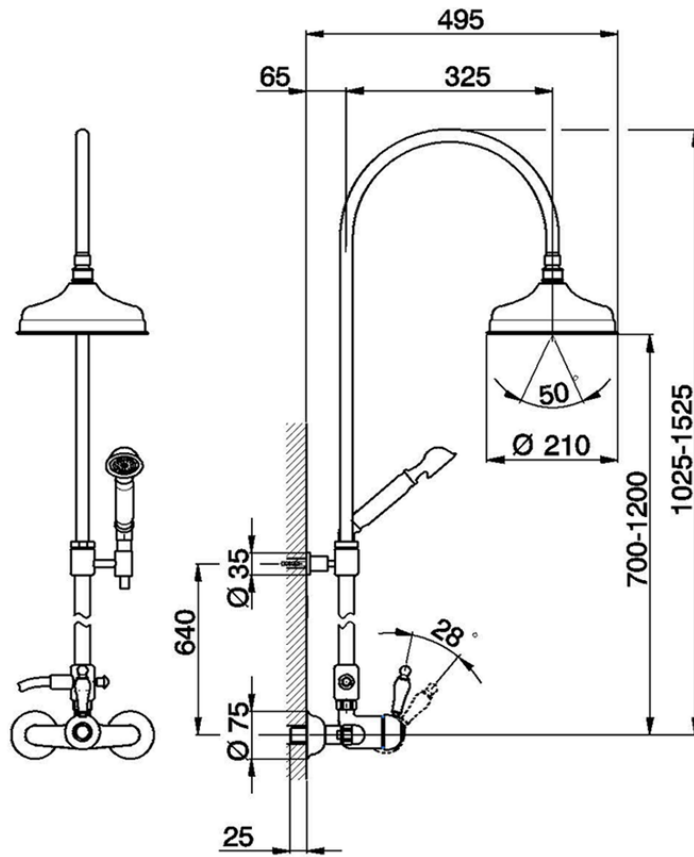

2-function single lever shower set CROISSETTE_CM004050

CM004050

<https://en.huberitalia.com/2-function-single-lever-shower-set-croisette-cm004050>

2026-04-06