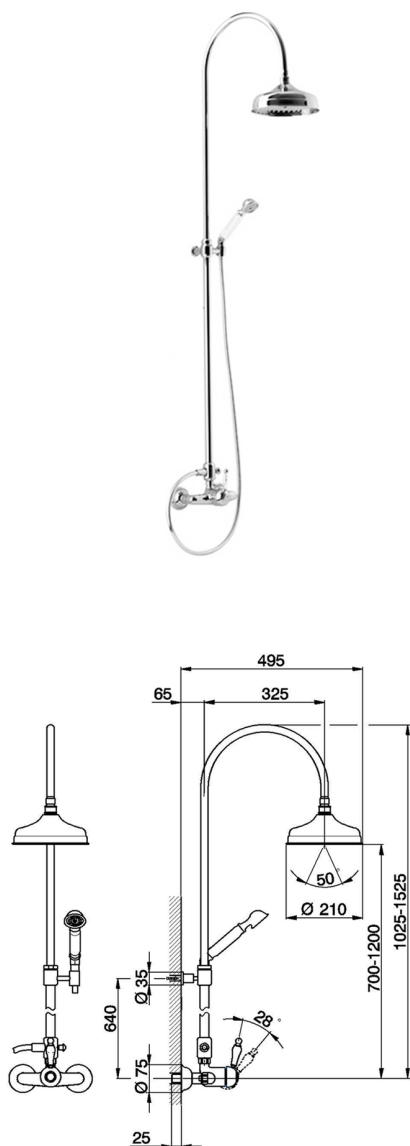

## 2-function single lever shower set CROISSETTE\_CM004050

MODEL **CM004050**

2-function single lever shower set, 2-outlet diverter, adjustable riser column, sliding handshower bracket, classic D.53 mm Brass one spray handshower, D.210 mm Brass round showerhead, 150 cm Brass Flexible Hose

### AVAILABLE FINISHINGS

-  **21** 21 Chrome
-  **27** 27 Old Bronze
-  **2G** 2G Antique Gold
-  **2W** 2W Brushed Gold

### CHARACTERISTICS

Cartridge Spare Parts **ZZ92909000**

**43 mm Cartridge**

2026-04-08