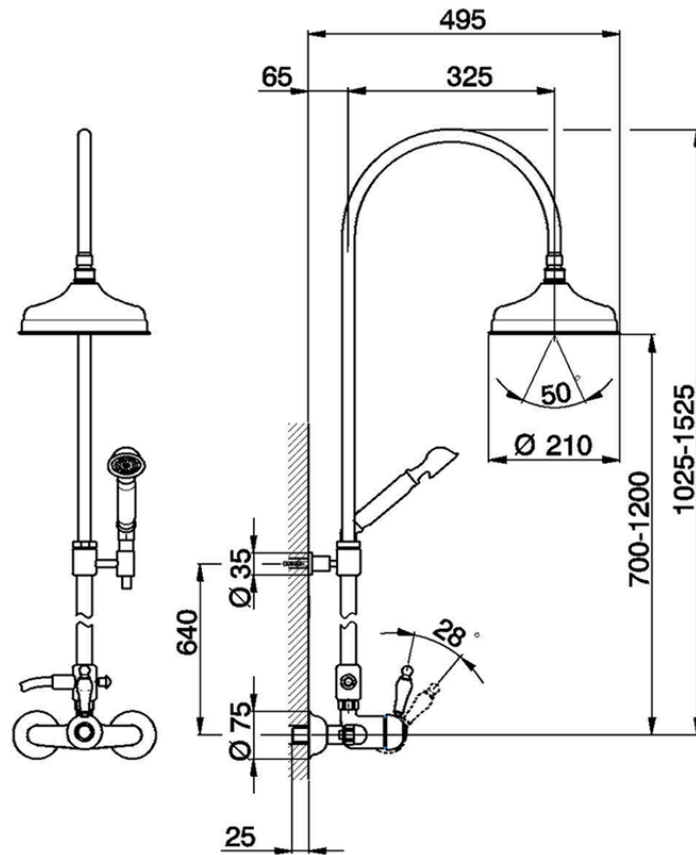

## 2-function single lever shower set CROISSETTE\_CM004050

CM004050

<https://en.huberitalia.com/2-function-single-lever-shower-set-croisette-cm004050>

2026-04-08