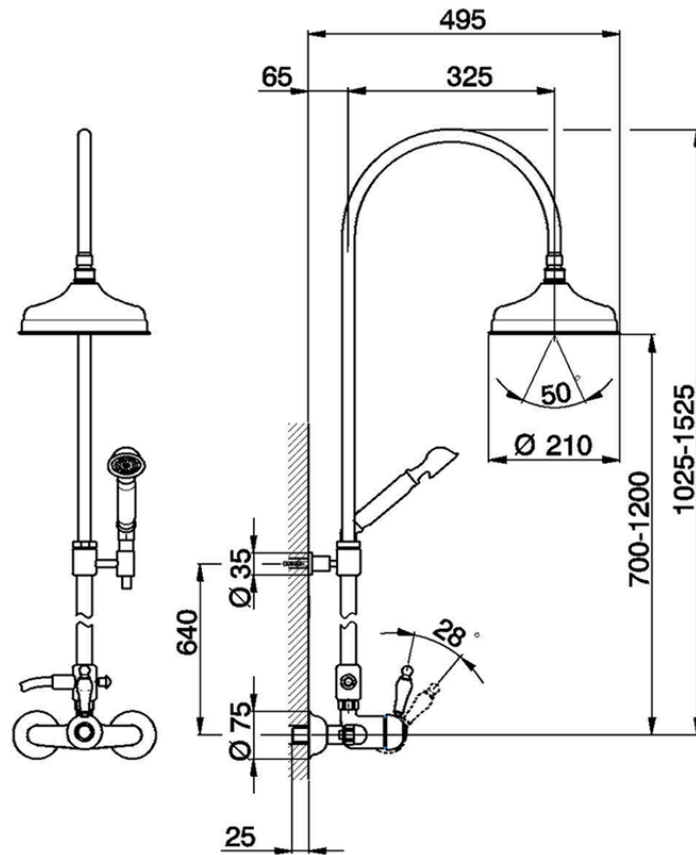

2-function single lever shower set CROISSETTE_CM004050

CM004050

<https://en.huberitalia.com/2-function-single-lever-shower-set-croisette-cm004050>

2026-06-13