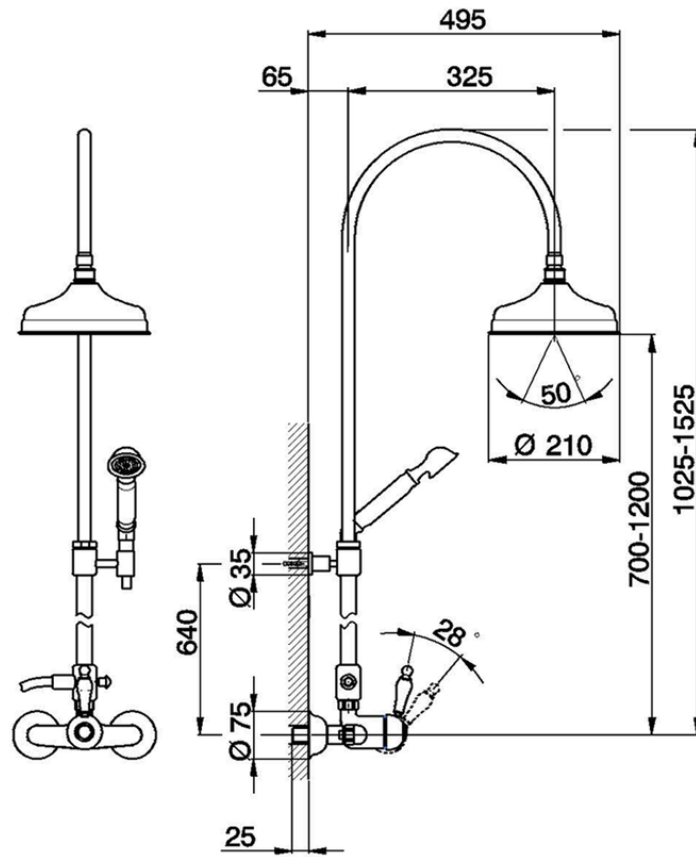

2-function single lever shower set CROISSETTE_CM004050

CM004050

<https://en.huberitalia.com/2-function-single-lever-shower-set-croisette-cm004050>

2026-04-30