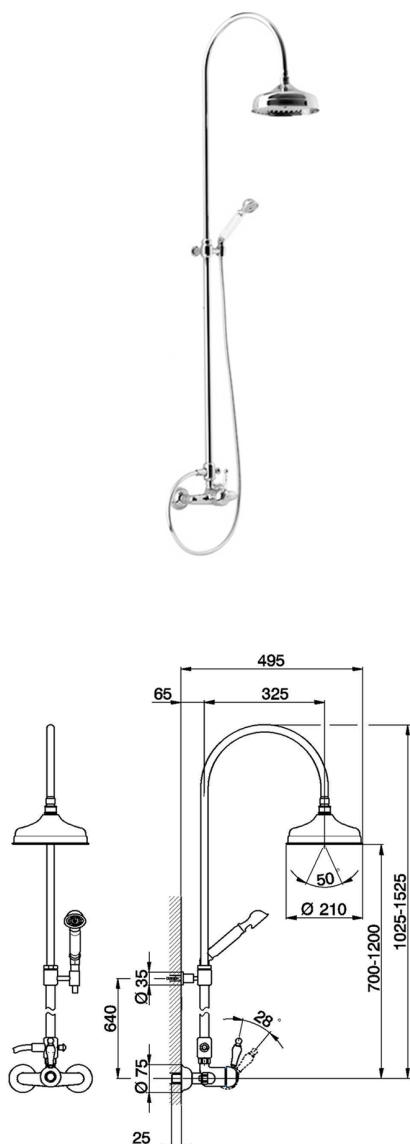

2-function single lever shower set CROISSETTE_CM004050

MODEL **CM004050**

2-function single lever shower set, 2-outlet diverter, adjustable riser column, sliding handshower bracket, classic D.53 mm Brass one spray handshower, D.210 mm Brass round showerhead, 150 cm Brass Flexible Hose

AVAILABLE FINISHINGS

-  **21** 21 Chrome
-  **27** 27 Old Bronze
-  **2G** 2G Antique Gold
-  **2W** 2W Brushed Gold

CHARACTERISTICS

Cartridge Spare Parts **ZZ92909000**

43 mm Cartridge

2026-04-06