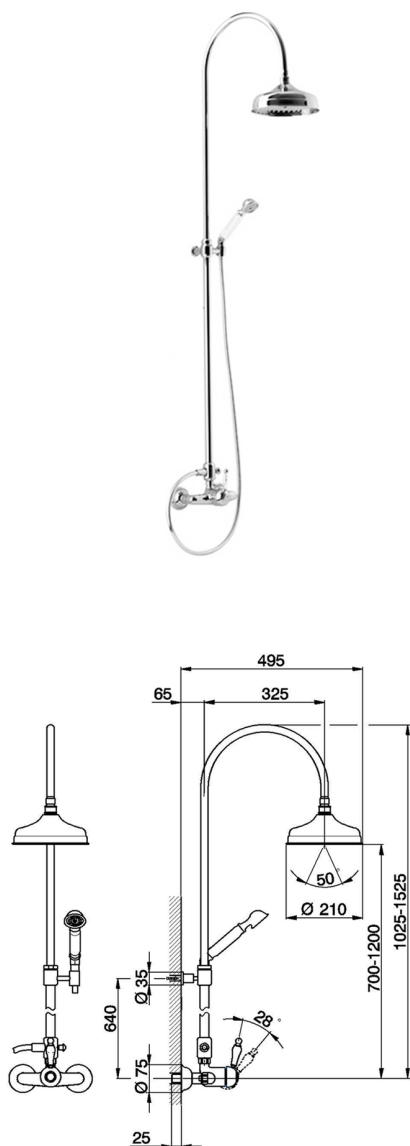

## 2-function single lever shower set CROISSETTE\_CM004050

MODEL **CM004050**

2-function single lever shower set, 2-outlet diverter, adjustable riser column, sliding handshower bracket, classic D.53 mm Brass one spray handshower, D.210 mm Brass round showerhead, 150 cm Brass Flexible Hose

### AVAILABLE FINISHINGS

-  **21** 21 Chrome
-  **27** 27 Old Bronze
-  **2G** 2G Antique Gold
-  **2W** 2W Brushed Gold

### CHARACTERISTICS

Cartridge Spare Parts **ZZ92909000**

**43 mm Cartridge**

2026-04-09