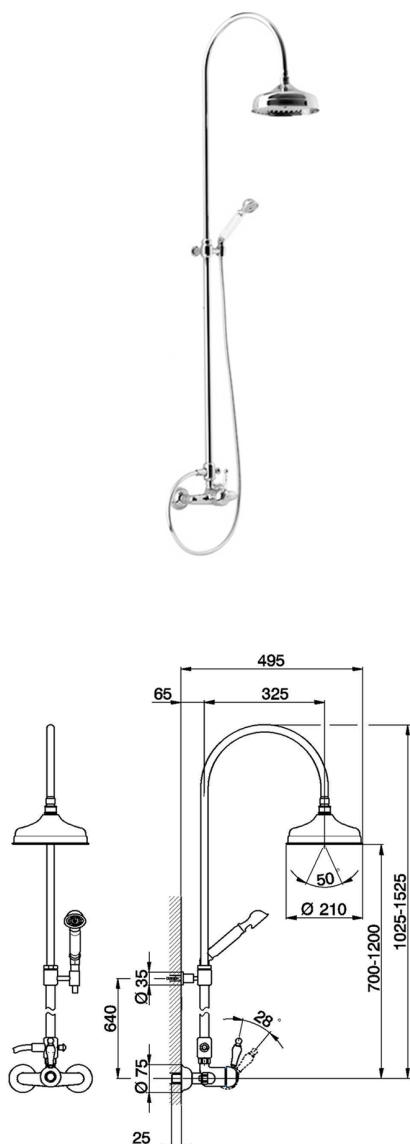

## 2-function single lever shower set CROISSETTE\_CM004050

MODEL **CM004050**

2-function single lever shower set, 2-outlet diverter, adjustable riser column, sliding handshower bracket, classic D.53 mm Brass one spray handshower, D.210 mm Brass round showerhead, 150 cm Brass Flexible Hose

### AVAILABLE FINISHINGS

-  **21** 21 Chrome
-  **27** 27 Old Bronze
-  **2G** 2G Antique Gold
-  **2W** 2W Brushed Gold

### CHARACTERISTICS

Cartridge Spare Parts **ZZ92909000**

**43 mm Cartridge**

2026-04-30