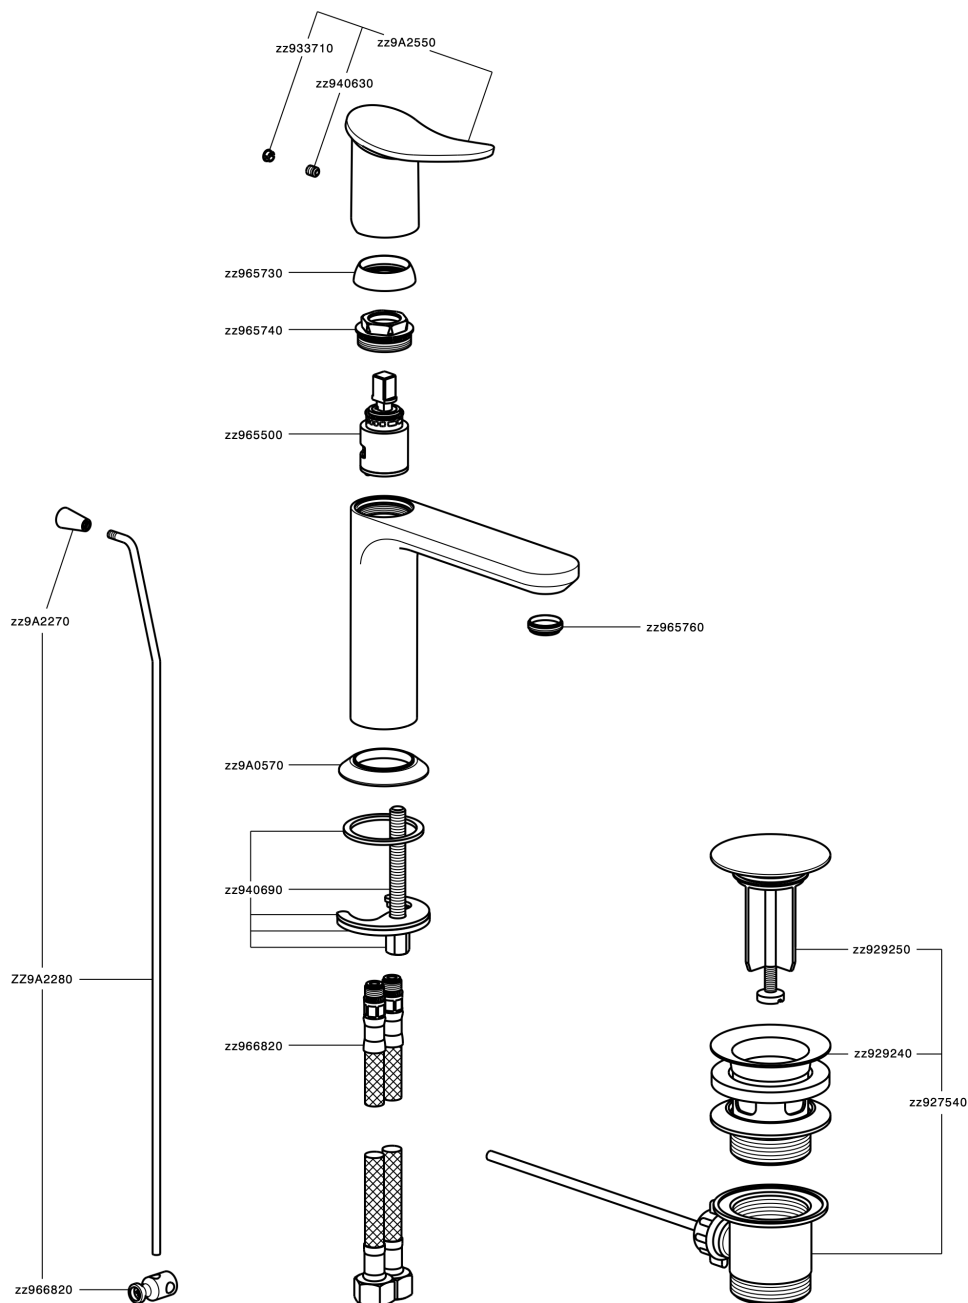

Single lever washbasin mixer HARLOCK_HK000514

MODEL **HK000514**

Single lever washbasin mixer, with 1"1/4 automatic pop up waste, G.3/8" stainless steel flexible hoses

AVAILABLE FINISHINGS

-  **21** 21 Chrome
-  **2P** 2P Rose Gold
-  **2Q** 2Q Black Titanium
-  **40** 40 Matt Black
-  **4Q** 4Q Matt White
-  **6T** 6T Chrome/Matt Black

CHARACTERISTICS

Cartridge Spare Parts **ZZ96550000**

25 mm Cartridge

Single lever washbasin mixer HARLOCK_HK000514

HK000514

<https://en.huberitalia.com/single-lever-washbasin-mixer-harlock-hk000514>

2026-04-10