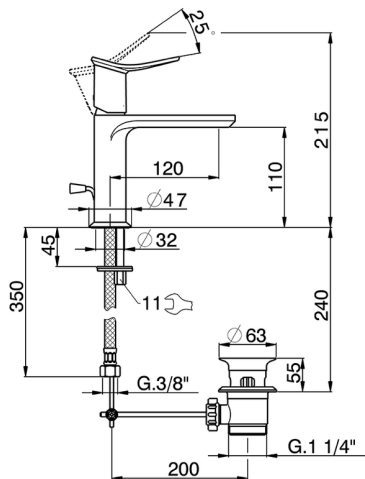

Single lever washbasin mixer HARLOCK_HK000514

MODEL **HK000514**

Single lever washbasin mixer, with 1"1/4 automatic pop up waste, G.3/8" stainless steel flexible hoses

AVAILABLE FINISHINGS

-  **21** 21 Chrome
-  **2P** 2P Rose Gold
-  **2Q** 2Q Black Titanium
-  **40** 40 Matt Black
-  **4Q** 4Q Matt White
-  **6T** 6T Chrome/Matt Black

CHARACTERISTICS

Cartridge Spare Parts **ZZ96550000**

25 mm Cartridge

Single lever washbasin mixer HARLOCK_HK000514

HK000514

<https://en.huberitalia.com/single-lever-washbasin-mixer-harlock-hk000514>

2026-04-10