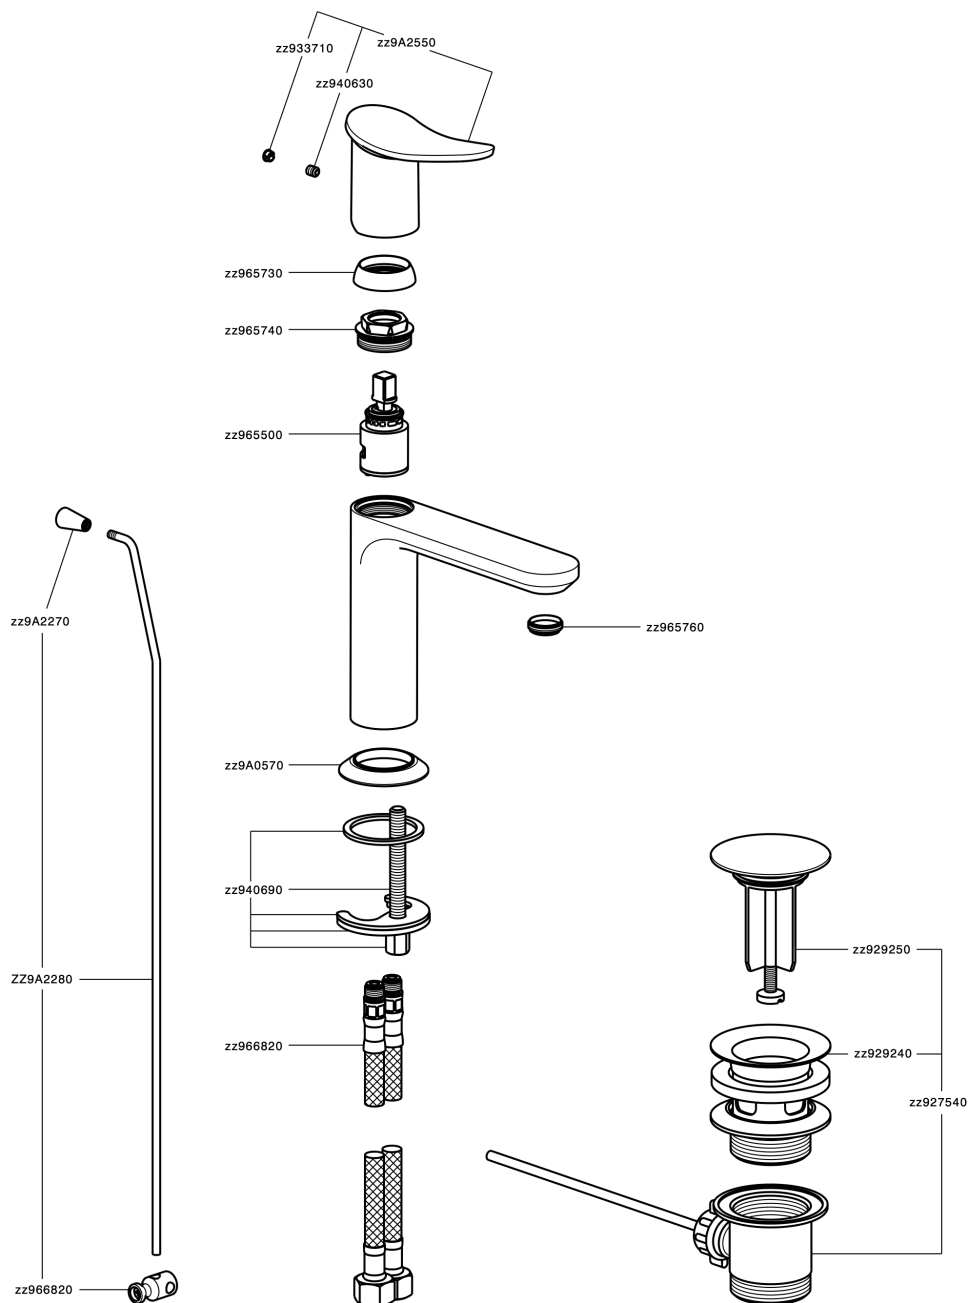

## Single lever washbasin mixer HARLOCK\_HK000514

HK000514

<https://en.huberitalia.com/single-lever-washbasin-mixer-harlock-hk000514>

2026-04-06