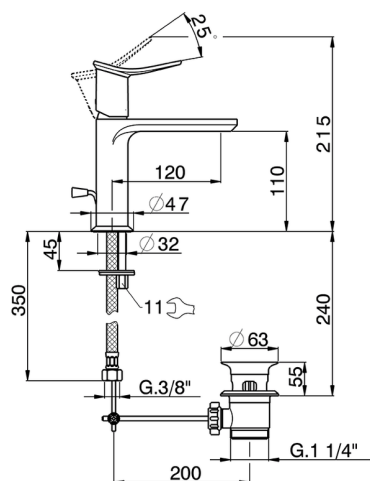

Single lever washbasin mixer HARLOCK_HK000514

MODEL **HK000514**

Single lever washbasin mixer, with 1"1/4 automatic pop up waste, G.3/8" stainless steel flexible hoses

AVAILABLE FINISHINGS

-  **21** 21 Chrome
-  **2P** 2P Rose Gold
-  **2Q** 2Q Black Titanium
-  **40** 40 Matt Black
-  **4Q** 4Q Matt White
-  **6T** 6T Chrome/Matt Black

CHARACTERISTICS

Cartridge Spare Parts **ZZ96550000**

25 mm Cartridge

Single lever washbasin mixer HARLOCK_HK000514

HK000514

<https://en.huberitalia.com/single-lever-washbasin-mixer-harlock-hk000514>

2026-06-08