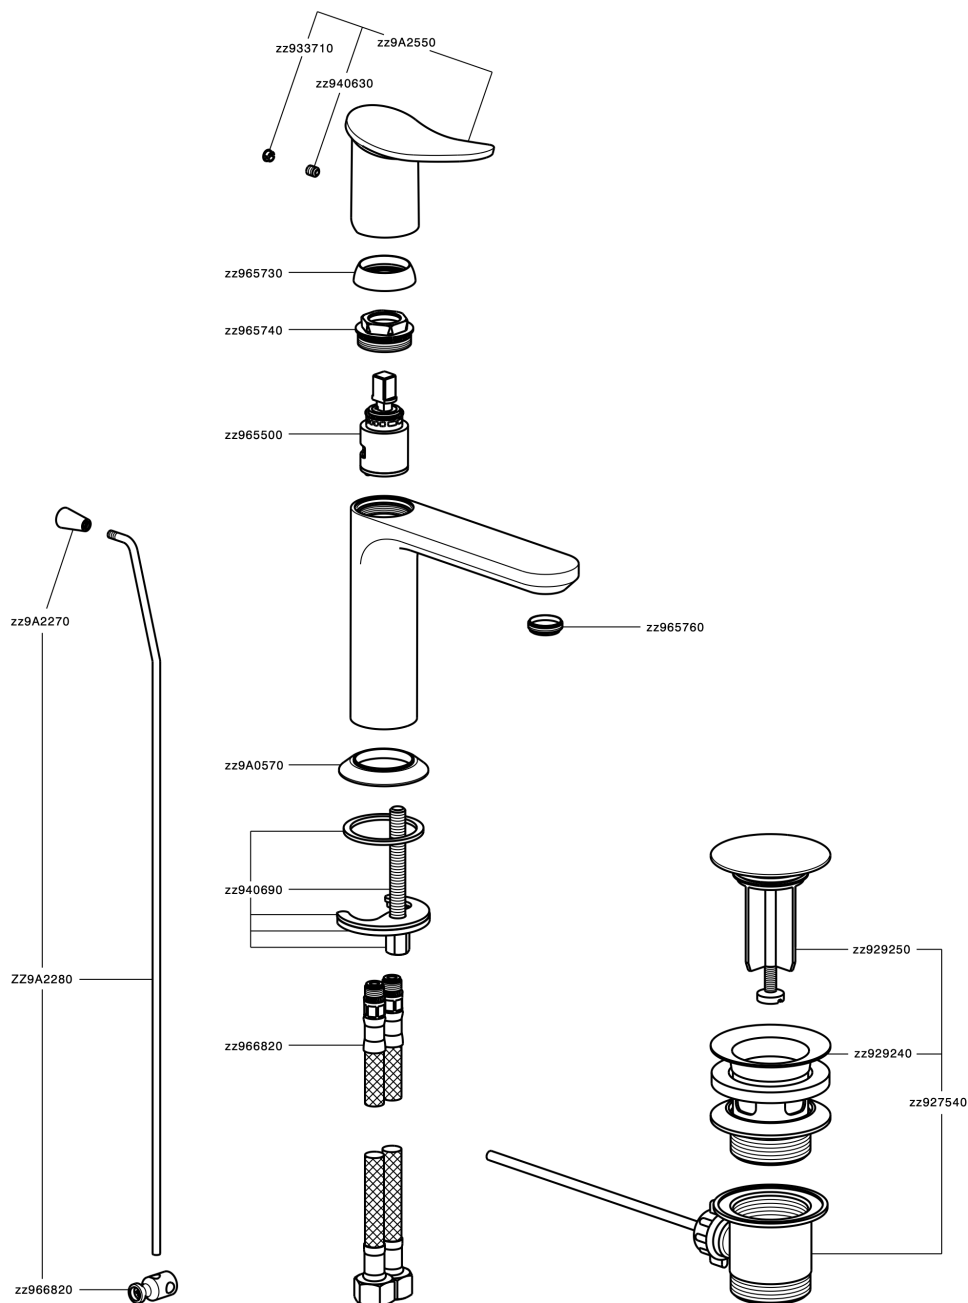

Single lever washbasin mixer HARLOCK_HK000514

MODEL **HK000514**

Single lever washbasin mixer, with 1"1/4 automatic pop up waste, G.3/8" stainless steel flexible hoses

AVAILABLE FINISHINGS

-  **21** 21 Chrome
-  **2P** 2P Rose Gold
-  **2Q** 2Q Black Titanium
-  **40** 40 Matt Black
-  **4Q** 4Q Matt White
-  **6T** 6T Chrome/Matt Black

CHARACTERISTICS

Cartridge Spare Parts **ZZ96550000**

25 mm Cartridge

Single lever washbasin mixer HARLOCK_HK000514

HK000514

<https://en.huberitalia.com/single-lever-washbasin-mixer-harlock-hk000514>

2026-06-08