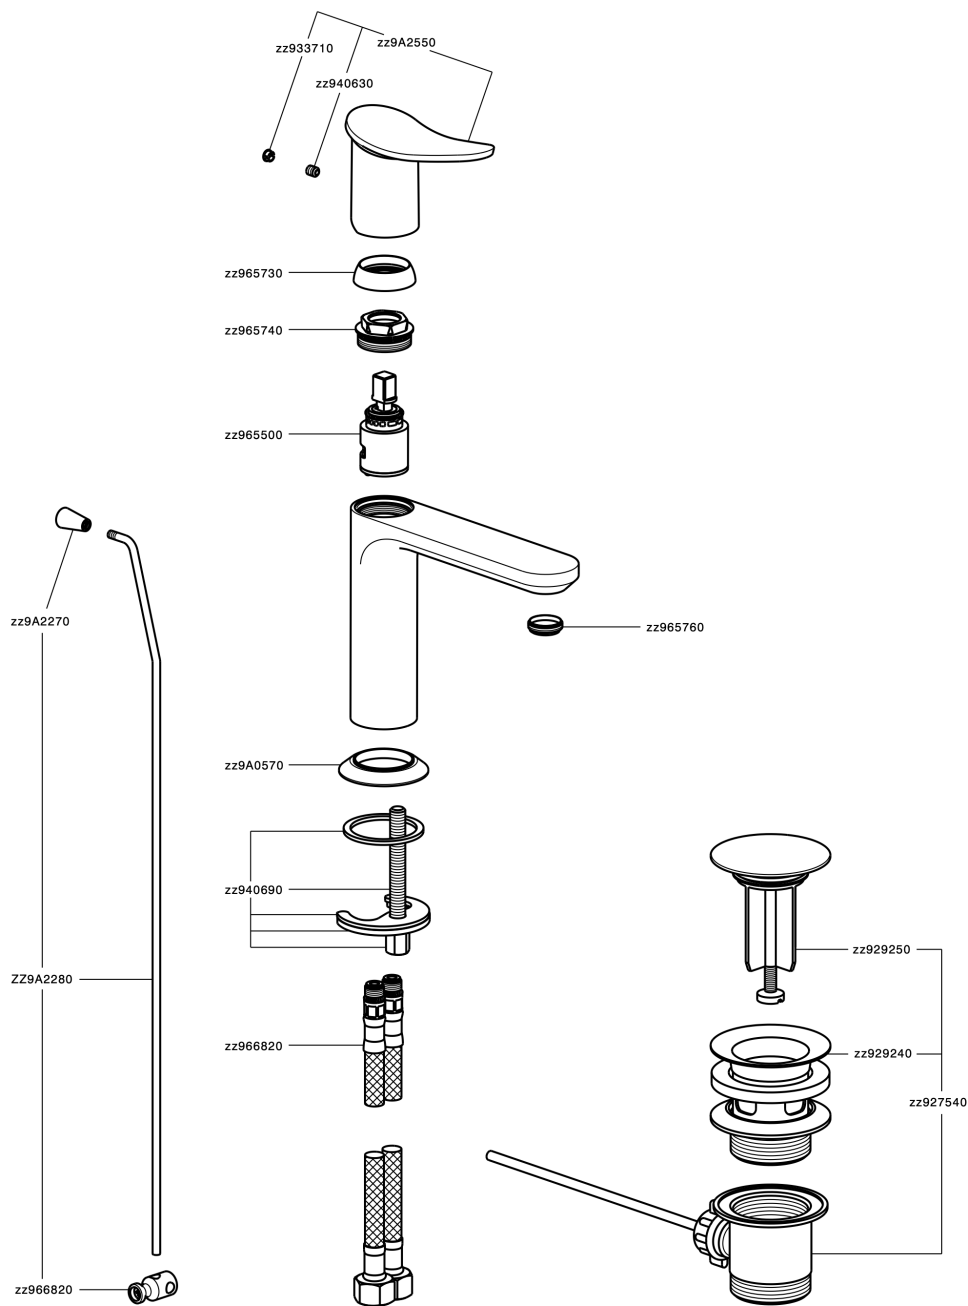

Single lever washbasin mixer HARLOCK_HK000514

MODEL **HK000514**

Single lever washbasin mixer, with 1"1/4 automatic pop up waste, G.3/8" stainless steel flexible hoses

AVAILABLE FINISHINGS

-  **21** 21 Chrome
-  **2P** 2P Rose Gold
-  **2Q** 2Q Black Titanium
-  **40** 40 Matt Black
-  **4Q** 4Q Matt White
-  **6T** 6T Chrome/Matt Black

CHARACTERISTICS

Cartridge Spare Parts **ZZ96550000**

25 mm Cartridge

Single lever washbasin mixer HARLOCK_HK000514

HK000514

<https://en.huberitalia.com/single-lever-washbasin-mixer-harlock-hk000514>

2026-04-06