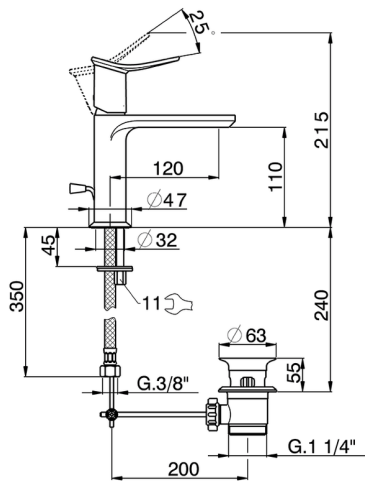

Single lever washbasin mixer HARLOCK_HK000514

MODEL **HK000514**

Single lever washbasin mixer, with 1"1/4 automatic pop up waste, G.3/8" stainless steel flexible hoses

AVAILABLE FINISHINGS

-  **21** 21 Chrome
-  **2P** 2P Rose Gold
-  **2Q** 2Q Black Titanium
-  **40** 40 Matt Black
-  **4Q** 4Q Matt White
-  **6T** 6T Chrome/Matt Black

CHARACTERISTICS

Cartridge Spare Parts **ZZ96550000**

25 mm Cartridge

Single lever washbasin mixer HARLOCK_HK000514

HK000514

<https://en.huberitalia.com/single-lever-washbasin-mixer-harlock-hk000514>

2026-04-06