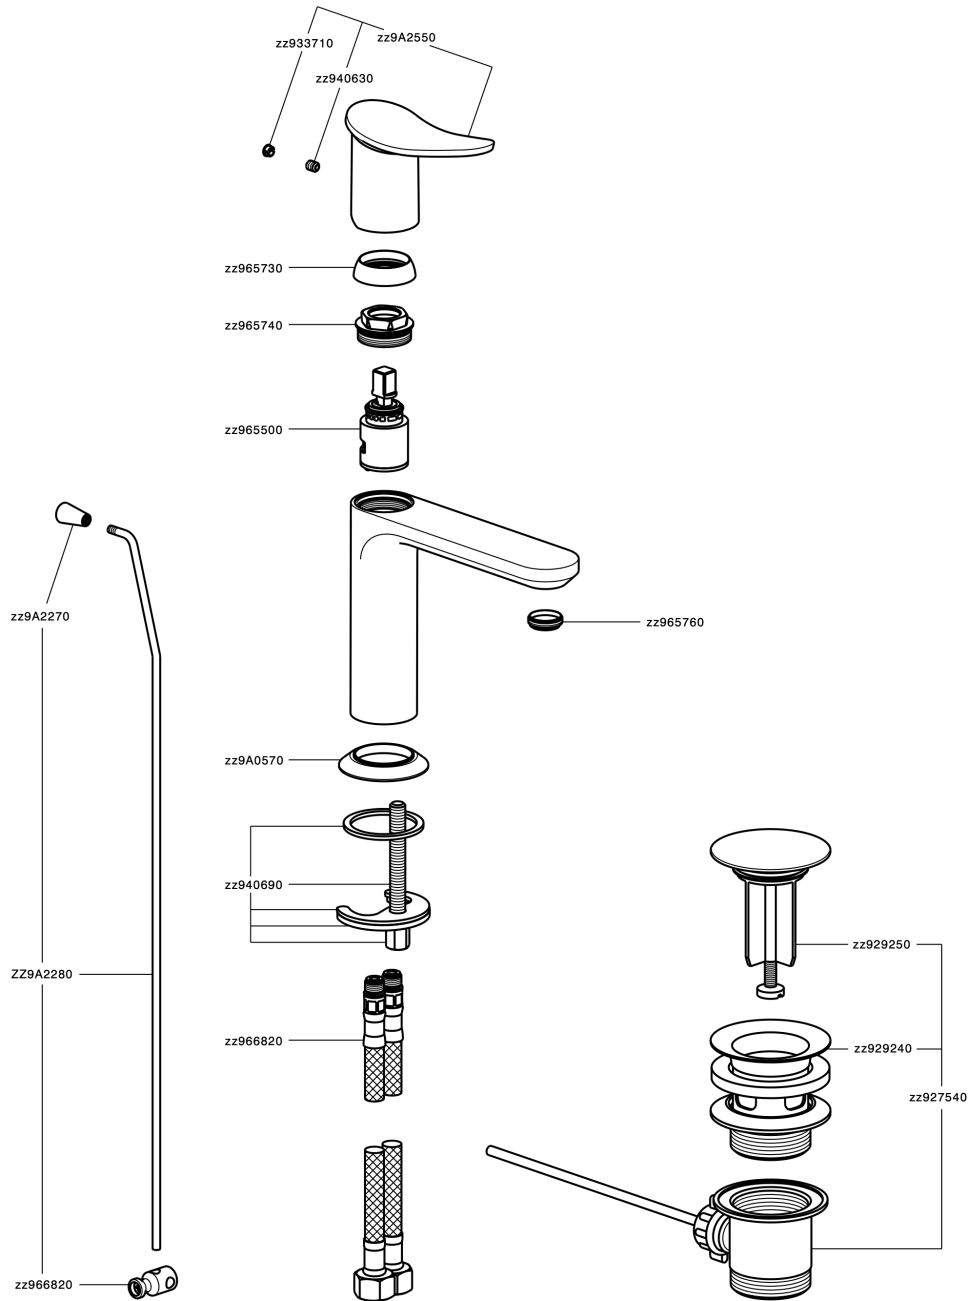

## Single lever washbasin mixer HARLOCK\_HK000514

HK000514

<https://en.huberitalia.com/single-lever-washbasin-mixer-harlock-hk000514>

2026-06-09