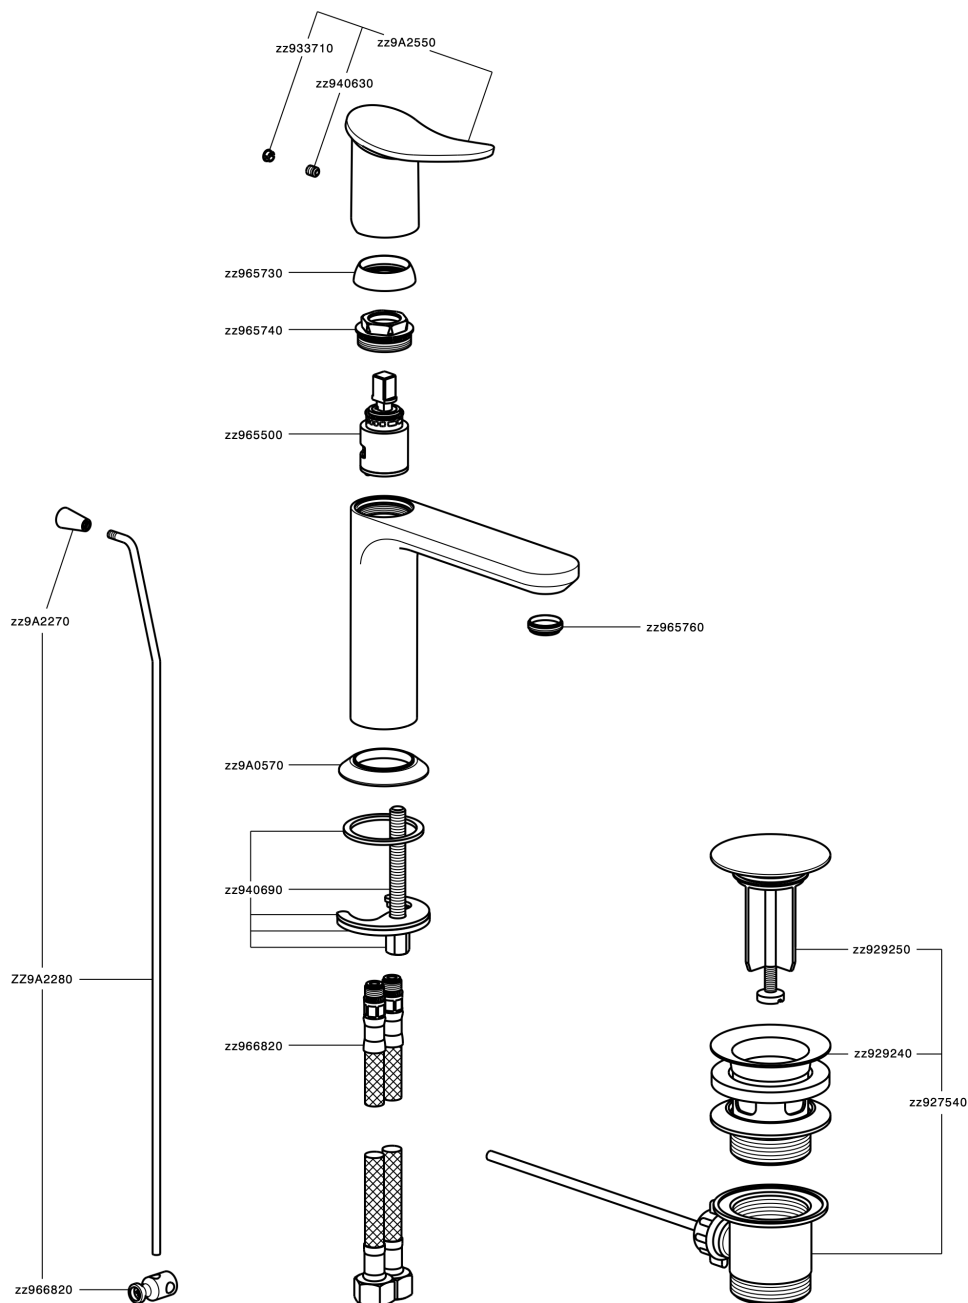

Single lever washbasin mixer HARLOCK_HK000514

MODEL **HK000514**

Single lever washbasin mixer, with 1"1/4 automatic pop up waste, G.3/8" stainless steel flexible hoses

AVAILABLE FINISHINGS

-  **21** 21 Chrome
-  **2P** 2P Rose Gold
-  **2Q** 2Q Black Titanium
-  **40** 40 Matt Black
-  **4Q** 4Q Matt White
-  **6T** 6T Chrome/Matt Black

CHARACTERISTICS

Cartridge Spare Parts **ZZ96550000**

25 mm Cartridge

Single lever washbasin mixer HARLOCK_HK000514

HK000514

<https://en.huberitalia.com/single-lever-washbasin-mixer-harlock-hk000514>

2026-04-28