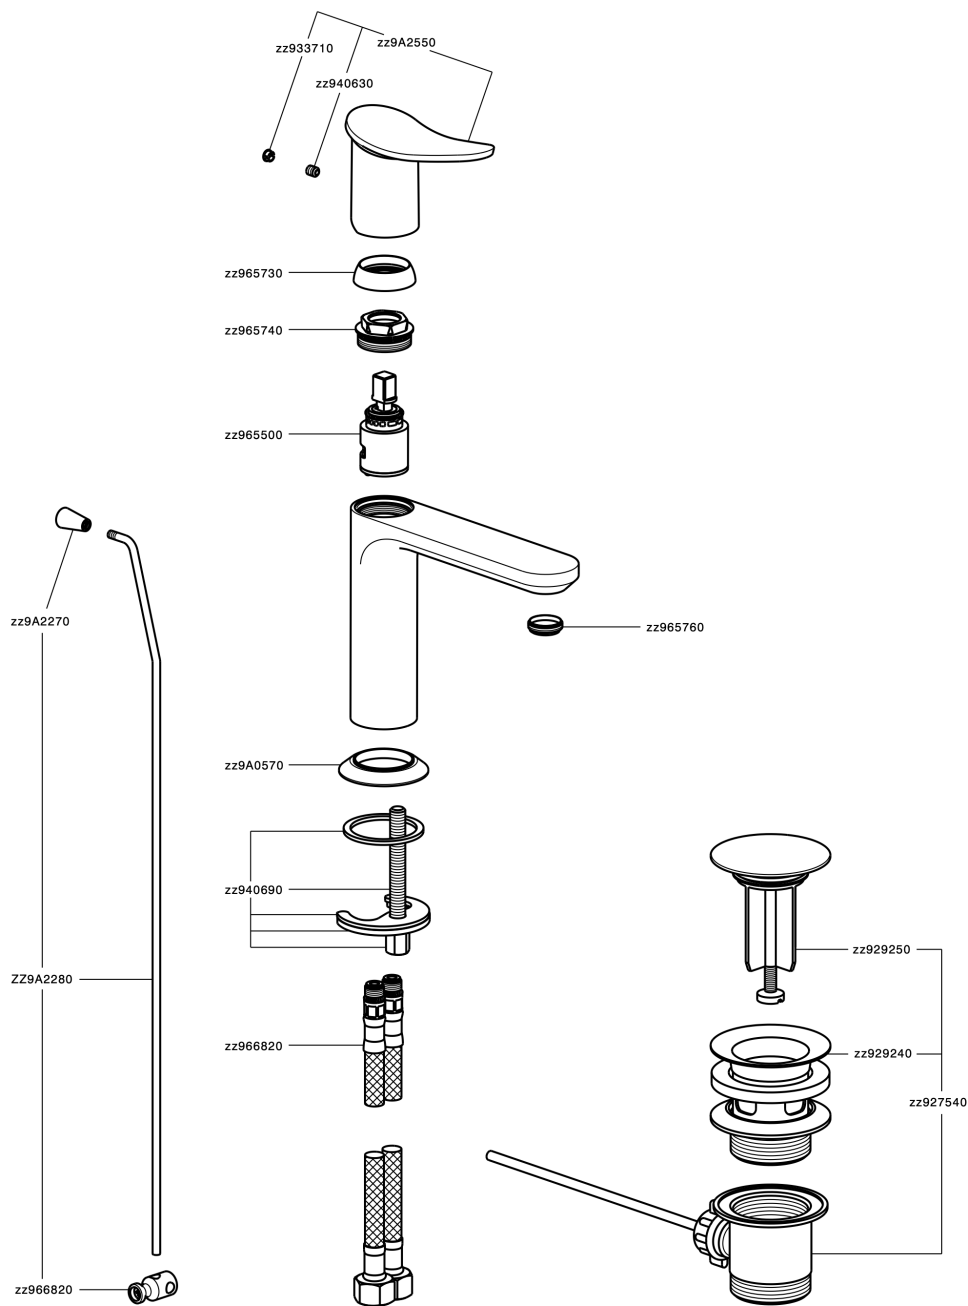

Single lever washbasin mixer HARLOCK_HK000514

MODEL **HK000514**

Single lever washbasin mixer, with 1"1/4 automatic pop up waste, G.3/8" stainless steel flexible hoses

AVAILABLE FINISHINGS

-  **21** 21 Chrome
-  **2P** 2P Rose Gold
-  **2Q** 2Q Black Titanium
-  **40** 40 Matt Black
-  **4Q** 4Q Matt White
-  **6T** 6T Chrome/Matt Black

CHARACTERISTICS

Cartridge Spare Parts **ZZ96550000**

25 mm Cartridge

Single lever washbasin mixer HARLOCK_HK000514

HK000514

<https://en.huberitalia.com/single-lever-washbasin-mixer-harlock-hk000514>

2026-06-30