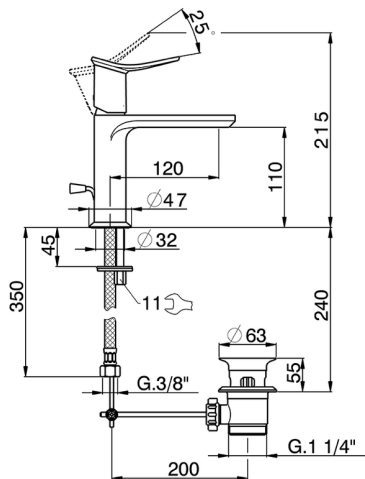

Single lever washbasin mixer HARLOCK_HK000514

MODEL **HK000514**

Single lever washbasin mixer, with 1"1/4 automatic pop up waste, G.3/8" stainless steel flexible hoses

AVAILABLE FINISHINGS

-  **21** 21 Chrome
-  **2P** 2P Rose Gold
-  **2Q** 2Q Black Titanium
-  **40** 40 Matt Black
-  **4Q** 4Q Matt White
-  **6T** 6T Chrome/Matt Black

CHARACTERISTICS

Cartridge Spare Parts **ZZ96550000**

25 mm Cartridge

Single lever washbasin mixer HARLOCK_HK000514

HK000514

<https://en.huberitalia.com/single-lever-washbasin-mixer-harlock-hk000514>

2026-04-28