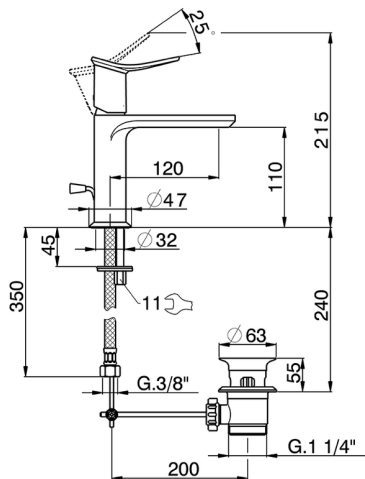

Single lever washbasin mixer HARLOCK_HK000514

MODEL **HK000514**

Single lever washbasin mixer, with 1"1/4 automatic pop up waste, G.3/8" stainless steel flexible hoses

AVAILABLE FINISHINGS

-  **21** 21 Chrome
-  **2P** 2P Rose Gold
-  **2Q** 2Q Black Titanium
-  **40** 40 Matt Black
-  **4Q** 4Q Matt White
-  **6T** 6T Chrome/Matt Black

CHARACTERISTICS

Cartridge Spare Parts **ZZ96550000**

25 mm Cartridge

Single lever washbasin mixer HARLOCK_HK000514

HK000514

<https://en.huberitalia.com/single-lever-washbasin-mixer-harlock-hk000514>

2026-06-30