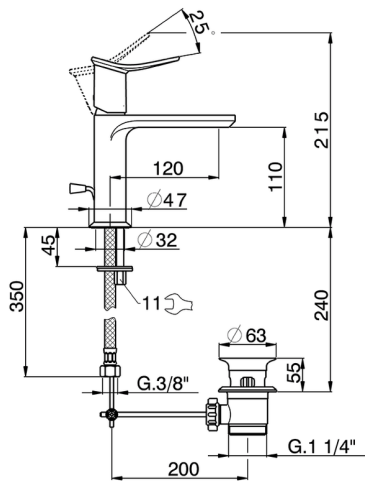

Single lever washbasin mixer HARLOCK_HK000514

MODEL **HK000514**

Single lever washbasin mixer, with 1"1/4 automatic pop up waste, G.3/8" stainless steel flexible hoses

AVAILABLE FINISHINGS

-  **21** 21 Chrome
-  **2P** 2P Rose Gold
-  **2Q** 2Q Black Titanium
-  **40** 40 Matt Black
-  **4Q** 4Q Matt White
-  **6T** 6T Chrome/Matt Black

CHARACTERISTICS

Cartridge Spare Parts **ZZ96550000**

25 mm Cartridge

Single lever washbasin mixer HARLOCK_HK000514

HK000514

<https://en.huberitalia.com/single-lever-washbasin-mixer-harlock-hk000514>

2026-04-08