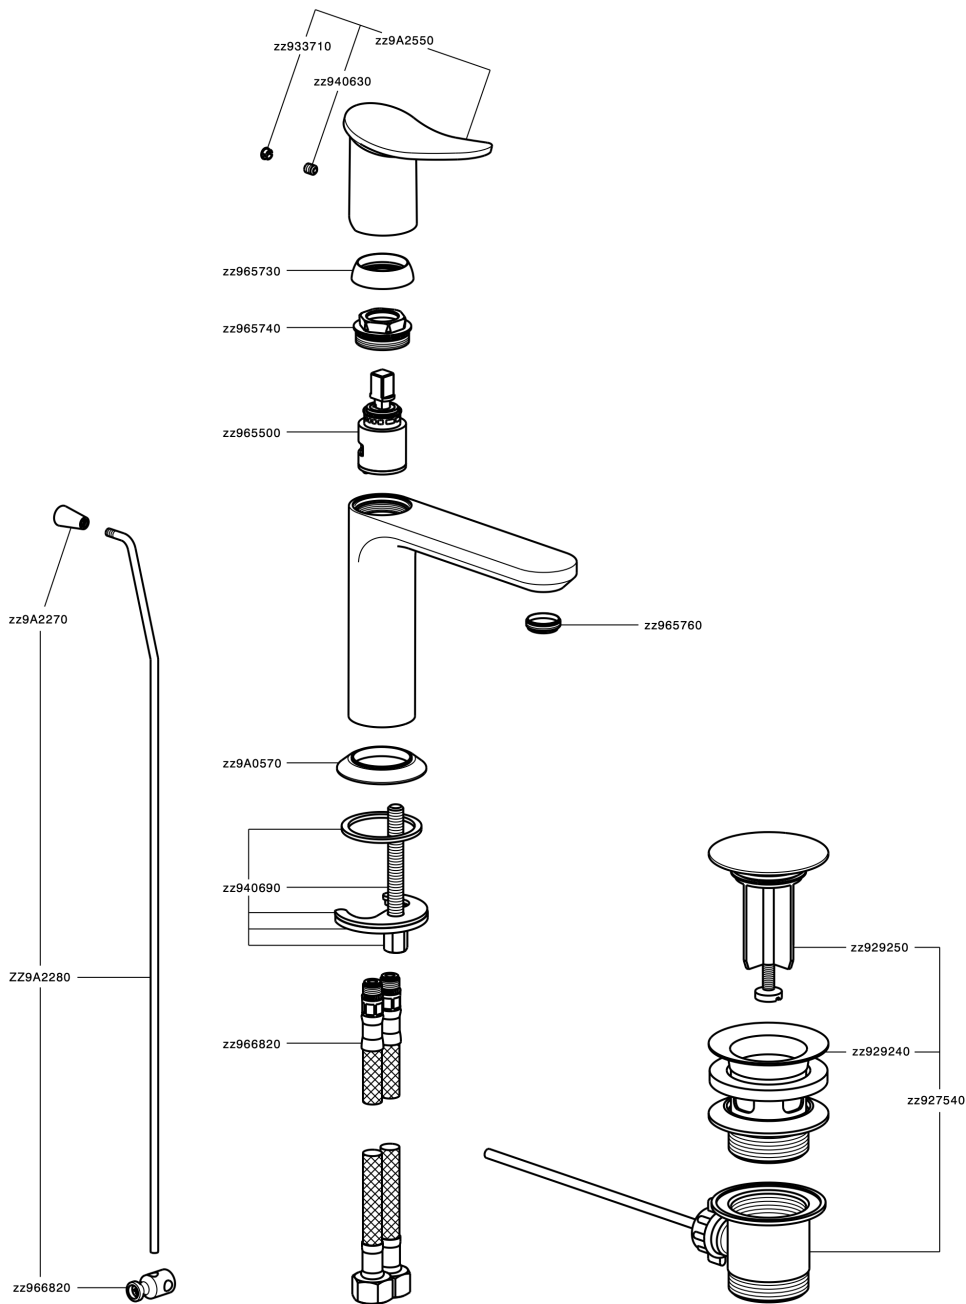

Single lever washbasin mixer HARLOCK_HK000514

MODEL **HK000514**

Single lever washbasin mixer, with 1"1/4 automatic pop up waste, G.3/8" stainless steel flexible hoses

AVAILABLE FINISHINGS

-  **21** 21 Chrome
-  **2P** 2P Rose Gold
-  **2Q** 2Q Black Titanium
-  **40** 40 Matt Black
-  **4Q** 4Q Matt White
-  **6T** 6T Chrome/Matt Black

CHARACTERISTICS

Cartridge Spare Parts **ZZ96550000**

25 mm Cartridge

Single lever washbasin mixer HARLOCK_HK000514

HK000514

<https://en.huberitalia.com/single-lever-washbasin-mixer-harlock-hk000514>

2026-04-08