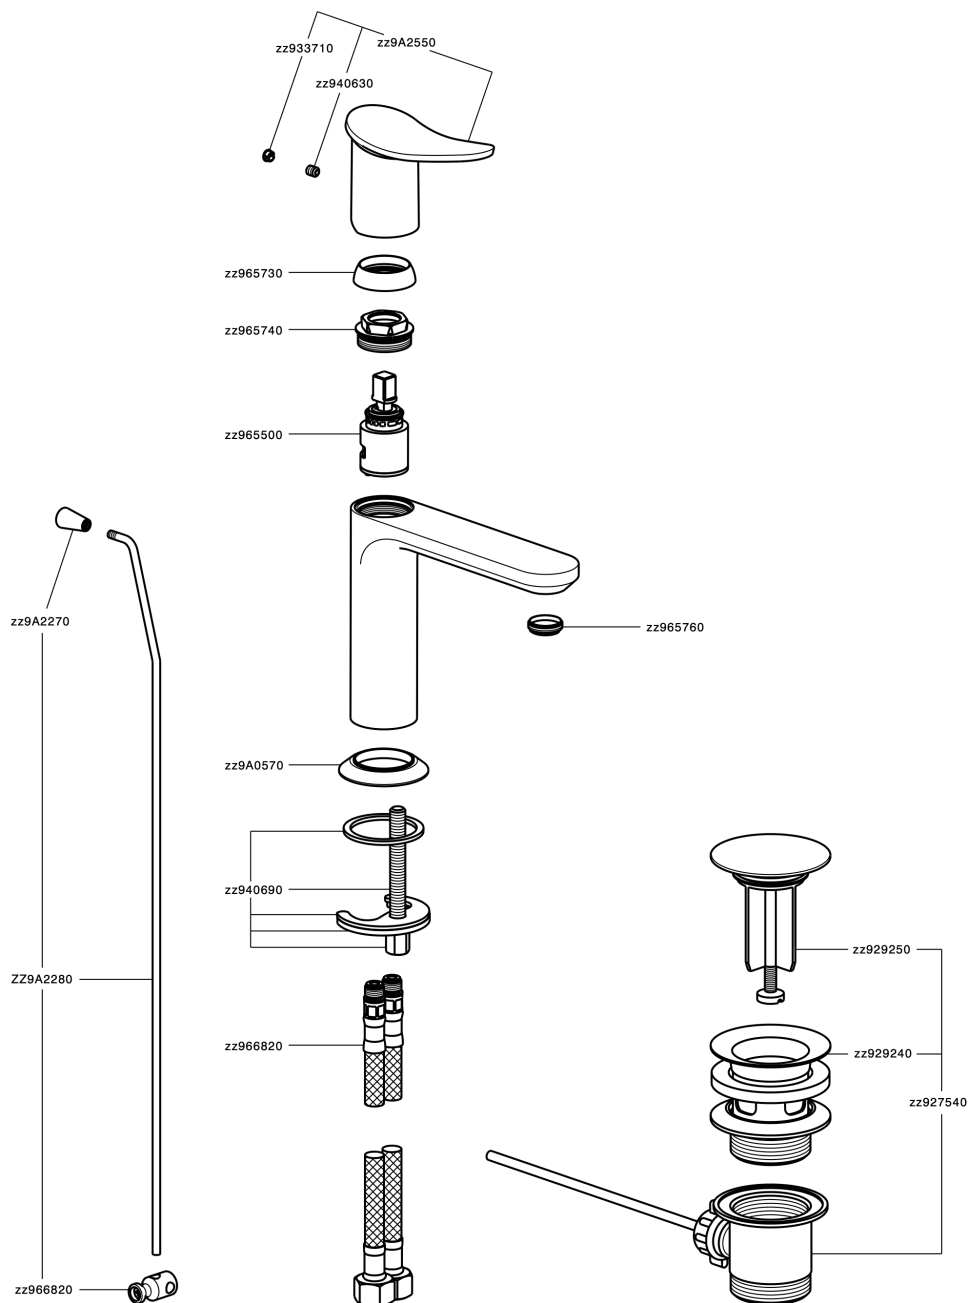

## Single lever washbasin mixer HARLOCK\_HK000514

HK000514

<https://en.huberitalia.com/single-lever-washbasin-mixer-harlock-hk000514>

2026-04-09