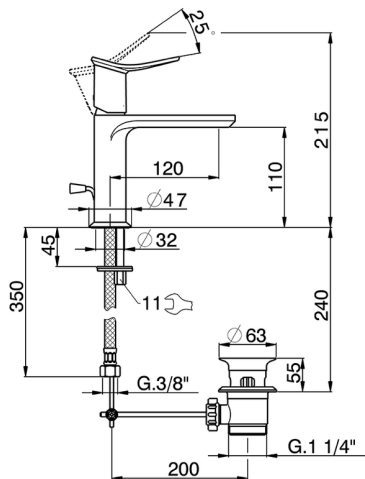

Single lever washbasin mixer HARLOCK_HK000514

MODEL **HK000514**

Single lever washbasin mixer, with 1"1/4 automatic pop up waste, G.3/8" stainless steel flexible hoses

AVAILABLE FINISHINGS

-  **21** 21 Chrome
-  **2P** 2P Rose Gold
-  **2Q** 2Q Black Titanium
-  **40** 40 Matt Black
-  **4Q** 4Q Matt White
-  **6T** 6T Chrome/Matt Black

CHARACTERISTICS

Cartridge Spare Parts **ZZ96550000**

25 mm Cartridge

Single lever washbasin mixer HARLOCK_HK000514

HK000514

<https://en.huberitalia.com/single-lever-washbasin-mixer-harlock-hk000514>

2026-04-06