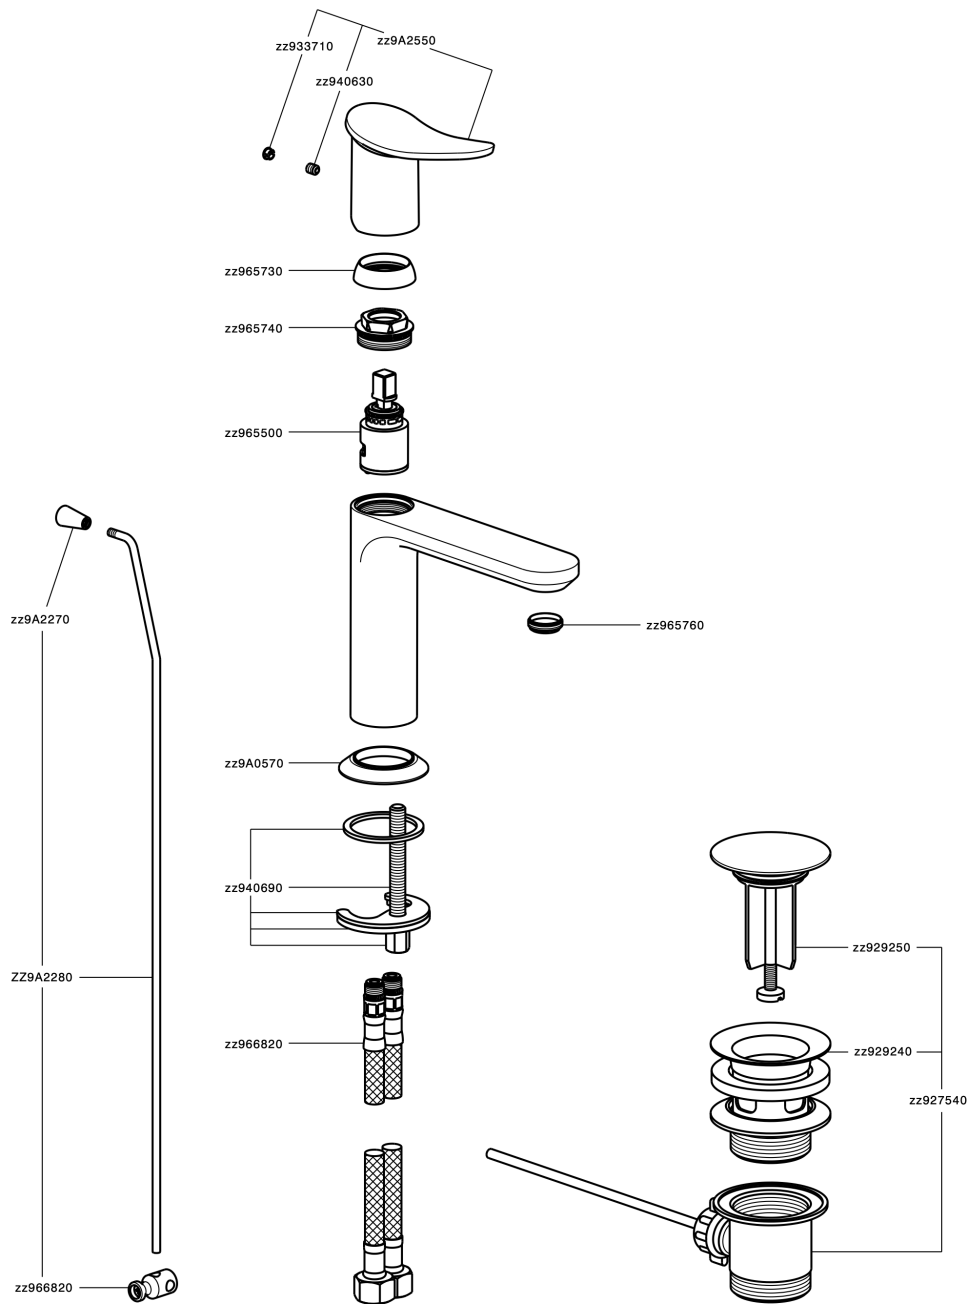

Single lever washbasin mixer HARLOCK_HK000514

MODEL **HK000514**

Single lever washbasin mixer, with 1"1/4 automatic pop up waste, G.3/8" stainless steel flexible hoses

AVAILABLE FINISHINGS

-  **21** 21 Chrome
-  **2P** 2P Rose Gold
-  **2Q** 2Q Black Titanium
-  **40** 40 Matt Black
-  **4Q** 4Q Matt White
-  **6T** 6T Chrome/Matt Black

CHARACTERISTICS

Cartridge Spare Parts **ZZ96550000**

25 mm Cartridge

Single lever washbasin mixer HARLOCK_HK000514

HK000514

<https://en.huberitalia.com/single-lever-washbasin-mixer-harlock-hk000514>

2026-06-09