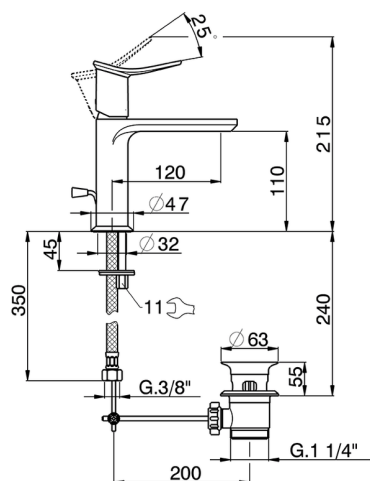

Single lever washbasin mixer HARLOCK_HK000514

MODEL **HK000514**

Single lever washbasin mixer, with 1"1/4 automatic pop up waste, G.3/8" stainless steel flexible hoses

AVAILABLE FINISHINGS

-  **21** 21 Chrome
-  **2P** 2P Rose Gold
-  **2Q** 2Q Black Titanium
-  **40** 40 Matt Black
-  **4Q** 4Q Matt White
-  **6T** 6T Chrome/Matt Black

CHARACTERISTICS

Cartridge Spare Parts **ZZ96550000**

25 mm Cartridge

Single lever washbasin mixer HARLOCK_HK000514

HK000514

<https://en.huberitalia.com/single-lever-washbasin-mixer-harlock-hk000514>

2026-06-09