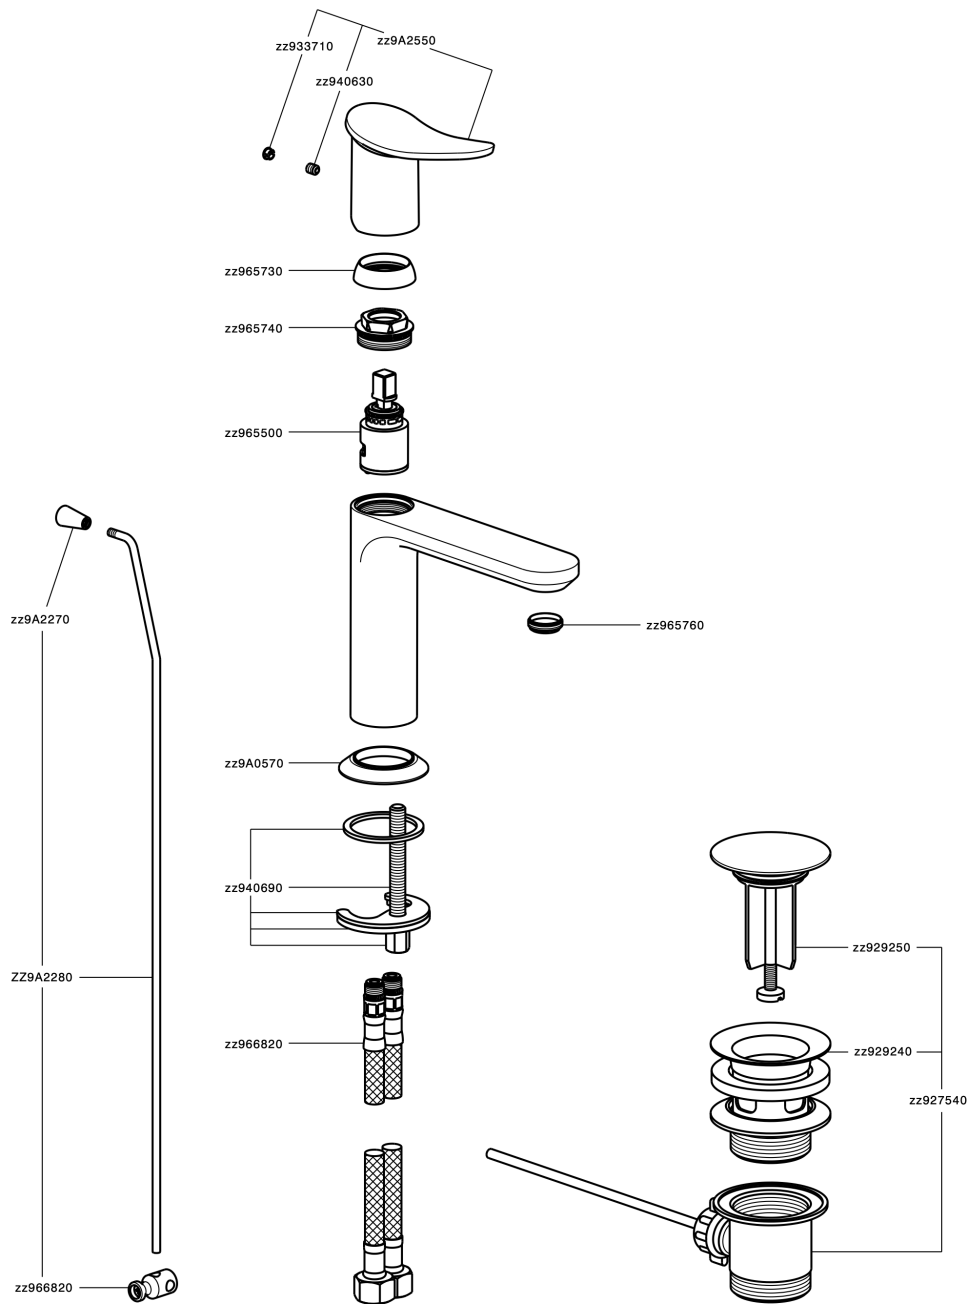

Single lever washbasin mixer HARLOCK_HK000514

MODEL **HK000514**

Single lever washbasin mixer, with 1"1/4 automatic pop up waste, G.3/8" stainless steel flexible hoses

AVAILABLE FINISHINGS

-  **21** 21 Chrome
-  **2P** 2P Rose Gold
-  **2Q** 2Q Black Titanium
-  **40** 40 Matt Black
-  **4Q** 4Q Matt White
-  **6T** 6T Chrome/Matt Black

CHARACTERISTICS

Cartridge Spare Parts **ZZ96550000**

25 mm Cartridge

Single lever washbasin mixer HARLOCK_HK000514

HK000514

<https://en.huberitalia.com/single-lever-washbasin-mixer-harlock-hk000514>

2026-04-06